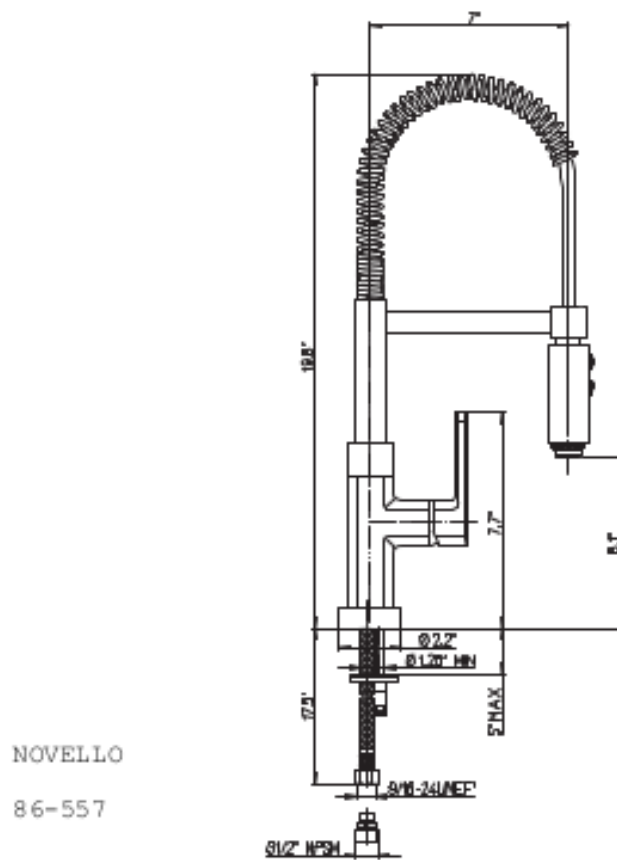

# 86-557

Single handle pulldown spray  
kitchen faucet with spring spout

<b>Features</b>	86CR557	86PW557
Solid Brass Construction	X	X
Single Control Ceramic Disc Valve	X	X
Meets NSF 61/9 Annex G Lead Requirements	X	X
ADA Compliant	X	X
Step-By-Step Installation Instructions	X	X
Limited Lifetime Warranty	X	X
1.75 GPM	X	X