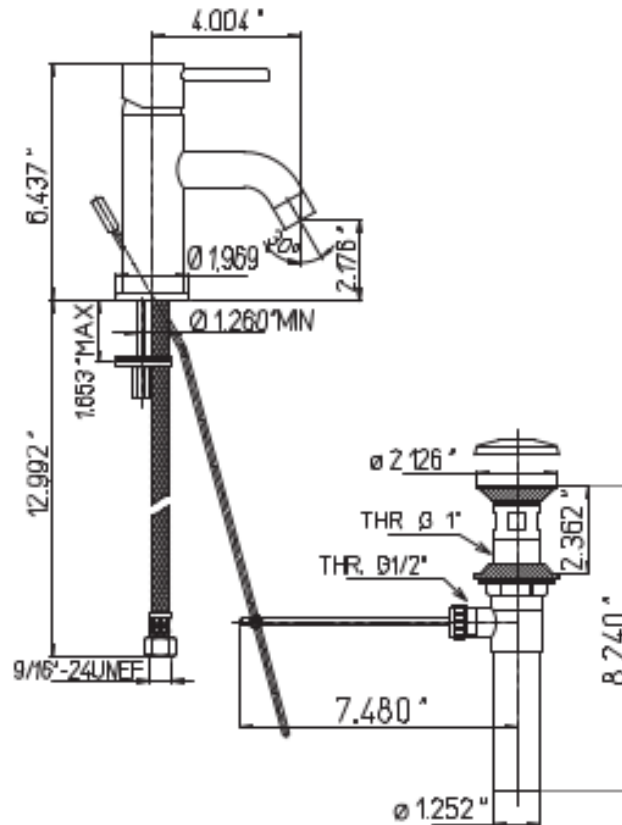

78-211

Elba single-handle lavatory faucet
4" spout reach
Pop-up drain included.

Elba Series

78-211

Lavatory Faucet,
Contemporary Styling

STANDARDS

- Compliant with ASME A112.18.1-B125.1
- Compliant with AB1953
- Compliant with ANSI NSF61 – Annex G
- Certified by CSA International
- Compliant with ANSI A117.1

Finishes

	78CR211	78PW211
Polished Chrome	X	
Brushed Nickel		X

Features

	78CR211	78PW211
Solid Brass Construction	X	X
Single Control Ceramic Disc Valve	X	X
Meets NSF 61/9 Annex G Lead Requirements	X	X
ADA Compliant	X	X
Step-By-Step Installation Instructions	X	X
Limited Lifetime Warranty	X	X
1.5 GPM	X	X