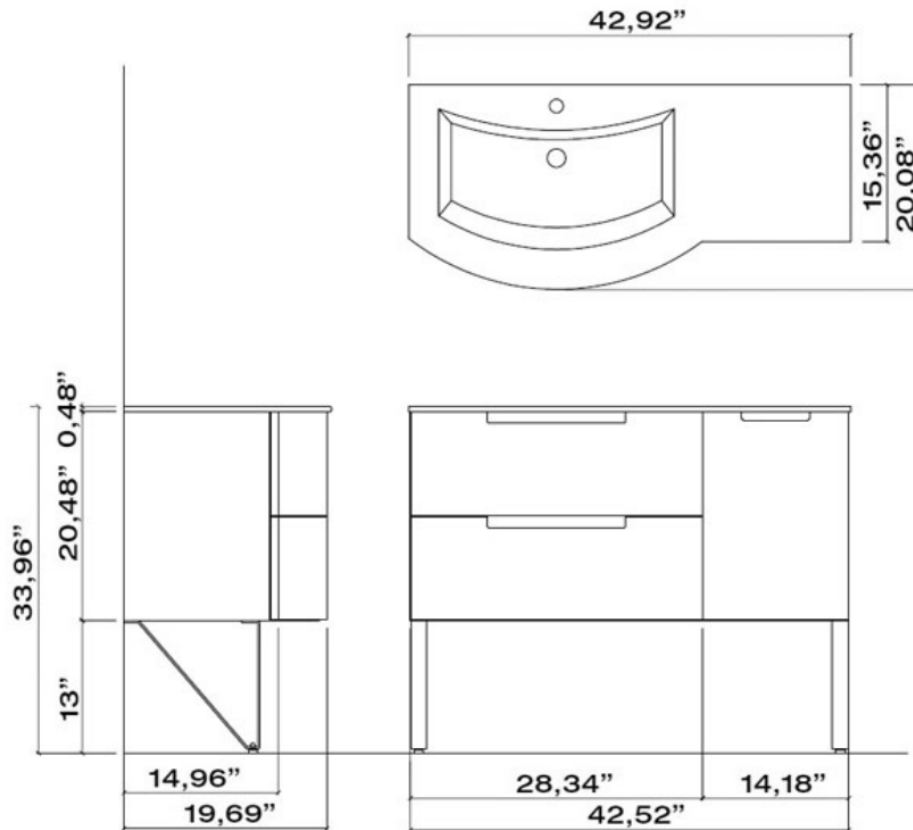

# OA53OPT2

Oasi 53" Vanity  
52.37" x 20.08" x 20.96"  
WT: 156LBS  
Includes: L036 (vanity), LV050-SX  
(sink), B052-DX (right cabinet)

### Bath/Vanities

OA53OPT2

Oasi 53" Vanity