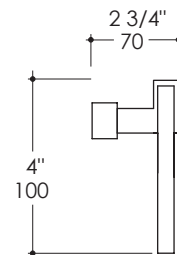

Quadro Towel Ring Item #4420

Features:

- Wall-mount towel ring
- Stainless steel construction
- Includes mounting hardware

Finish Options:

- 10 - Polished Stainless Steel
- 21 - Brushed Stainless Steel
- 44 - Matte Black

Product Specifications:

Notes:

Drawings provided herein are meant to give the user an idea of the product and are not made to scale. The size in inches is rounded up to the nearest 1/16".

LACAVA is committed to the highest level of customer service. Please feel free to contact us at 1-888-522-2823 (toll free) or by email at info@lacava.com for technical assistance or any general inquiries.