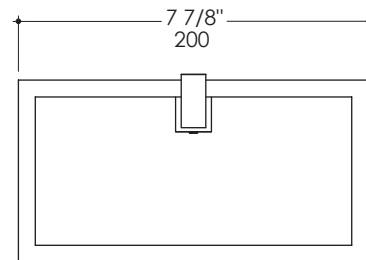

Quadro Towel Ring Item #4420

Features:

- Wall-mount towel ring
- Stainless steel construction
- Includes mounting hardware

Finish Options:

- 10 - Polished Stainless Steel
- 21 - Brushed Stainless Steel
- 44 - Matte Black

Product Specifications:

Notes:

Drawings provided herein are meant to give the user an idea of the product and are not made to scale. The size in inches is rounded up to the nearest 1/16".

LACAVA is committed to the highest level of customer service. Please feel free to contact us at 1-888-522-2823 (toll free) or by email at info@lacava.com for technical assistance or any general inquiries.