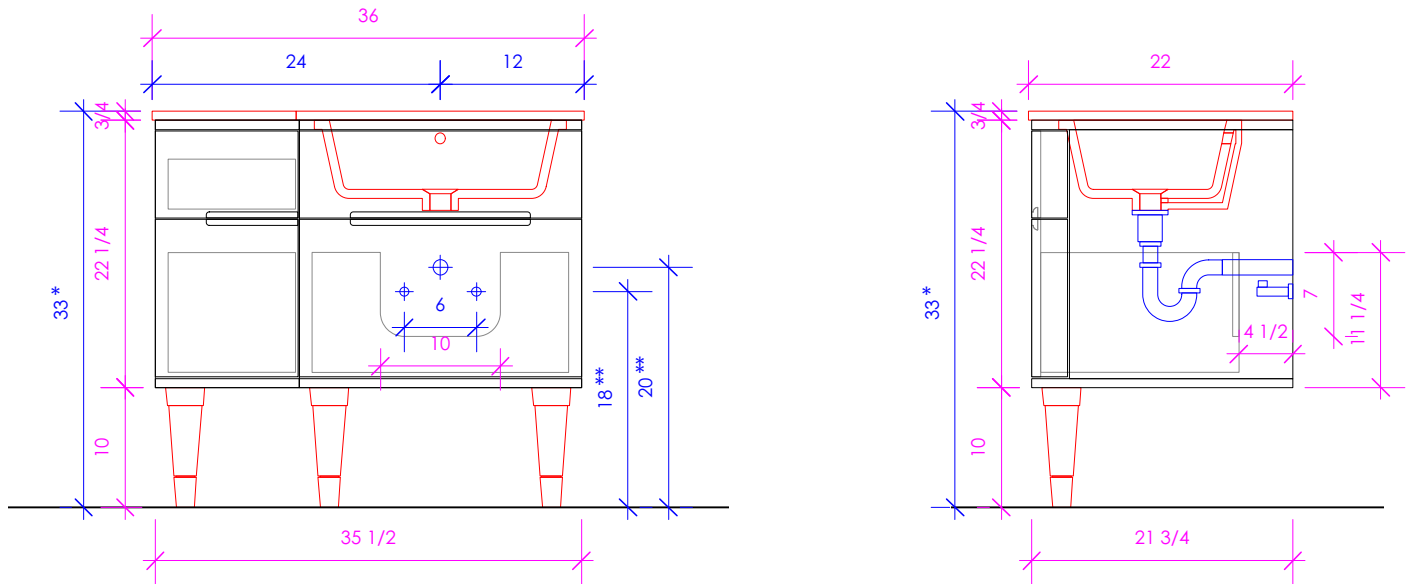

LACAVA

ELEGANZA

ELE-W-36R

* Recommended installation height
** Recommended plumbing location

FEATURES:

- WALL MOUNT VANITY
- ROUNDED CORNERS
- THREE DRAWERS WITH SELF-CLOSE GLIDES
- INTERIOR DRAWERS STAINED TO REFLECT EXTERIOR FINISH
- ROUTED FINGERPULL OPENINGS
- USED WITH **ELE-36RT** COUNTERTOP AND **H270** SINK (SOLD SEPARATELY)
- WOOD LEGS **ELE-LEG** ADD ON AVAILABLE (SOLD SEPARATELY)
- PROUDLY HANDMADE IN THE USA
- MANUFACTURED WITH LOW VOC FINISHES AND WOOD FROM RENEWABLE FORESTS

FINISHES:

WOOD:

STANDARD:

02 - NATURAL CHERRY
07 - NATURAL WALNUT
24 - CLASSIC WALNUT
20 - ASH GRAY
06 - WENGE
33 - AFRICAN MAHOGANY

PREMIUM:

22 - GRAY ZEBRA
31 - WHITE OAK
47 - SMOKY WALNUT
08 - MATTE WHITE
35 - MATTE ARDESIA
54 - MATTE TAUPE
16 - MATTE BLACK

LUXURY:

37 - WEATHERED OAK
52 - SILVER OAK
50 - HORIZON BLUE
85 - GLOSS WHITE
88 - GLOSS ARDESIA
84 - GLOSS TAUPE
86 - GLOSS BLACK
08T1 - WHITE W/ TEXTURE
35T1 - ARDESIA W/ TEXTURE
54T1 - TAUPE W/ TEXTURE
16T1 - BLACK W/ TEXTURE

COUNTERTOP: **ELE-36RT**

STONE:

WH - BIANCO
LN - LINAC
SL - ATHENS
BN - STORM

QUARTZ:

PR - PURO
FS - FOSSIL
AH - ASH
CA - CREMA

SOLID SURFACE:

M - SATIN WHITE
G - POLISHED WHITE

METALS:

METAL:

21 - BRUSHED STAINLESS STEEL
10 - POLISHED STAINLESS STEEL
51 - BRUSHED BRASS
44 - MATTE BLACK

LACAVA reserves the right to revise any dimension or information on this sheet without notice. Dimensions are nominal and may vary within an industry accepted tolerance of 1/4". Cabinets with 'vanity top' sinks are made to the matching sink and dimensions may vary. LACAVA is not responsible for any cutouts, countertops, or furniture made without the actual product or template. Differences in color, grain, appearance, and texture are inherent in all natural woodwork and should be expected. Variances in these qualities are not deemed manufacturing defects and will not be accepted as valid reasons for return or exchanges. Plumbing specifications are only a guideline and may need alteration based on application.

6630 WEST WRIGHTWOOD
CHICAGO, IL 60707

PH: 773-637-9600
FAX: 773-637-9601

LACAVA.COM
INFO@LACAVA.COM