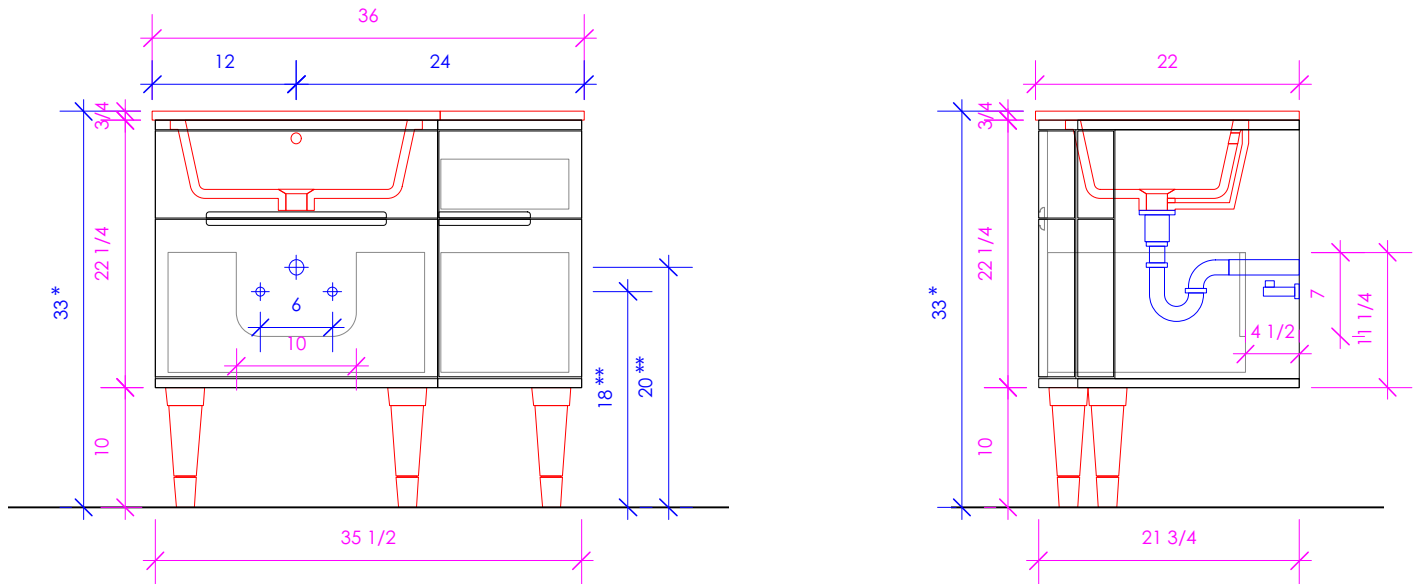

## ELEGANZA

ELE-W-36L

\* Recommended installation height  
\*\* Recommended plumbing location