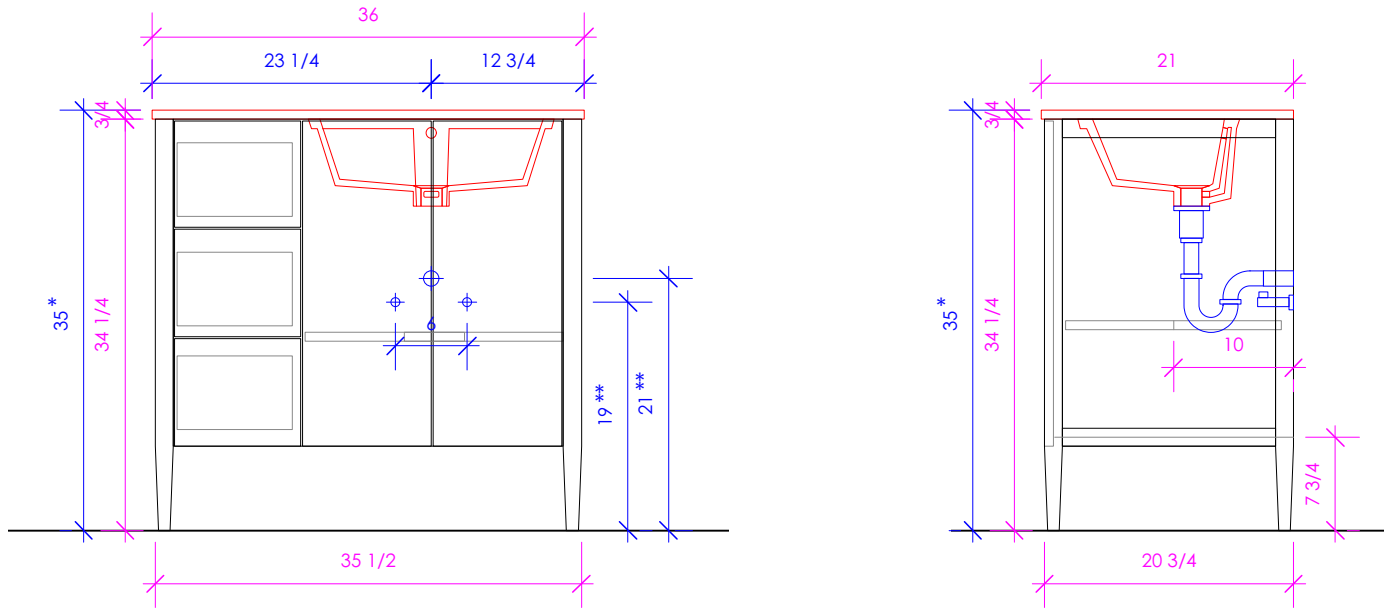

6630 WEST WRIGHTWOOD
CHICAGO, IL 60707

PH: 773-637-9600
FAX: 773-637-9601

LACAVA.COM
INFO@LACAVA.COM

LACAVA

LUNAROSSA

LRS-F-36R

* Recommended installation height
** Recommended plumbing location

FEATURES: