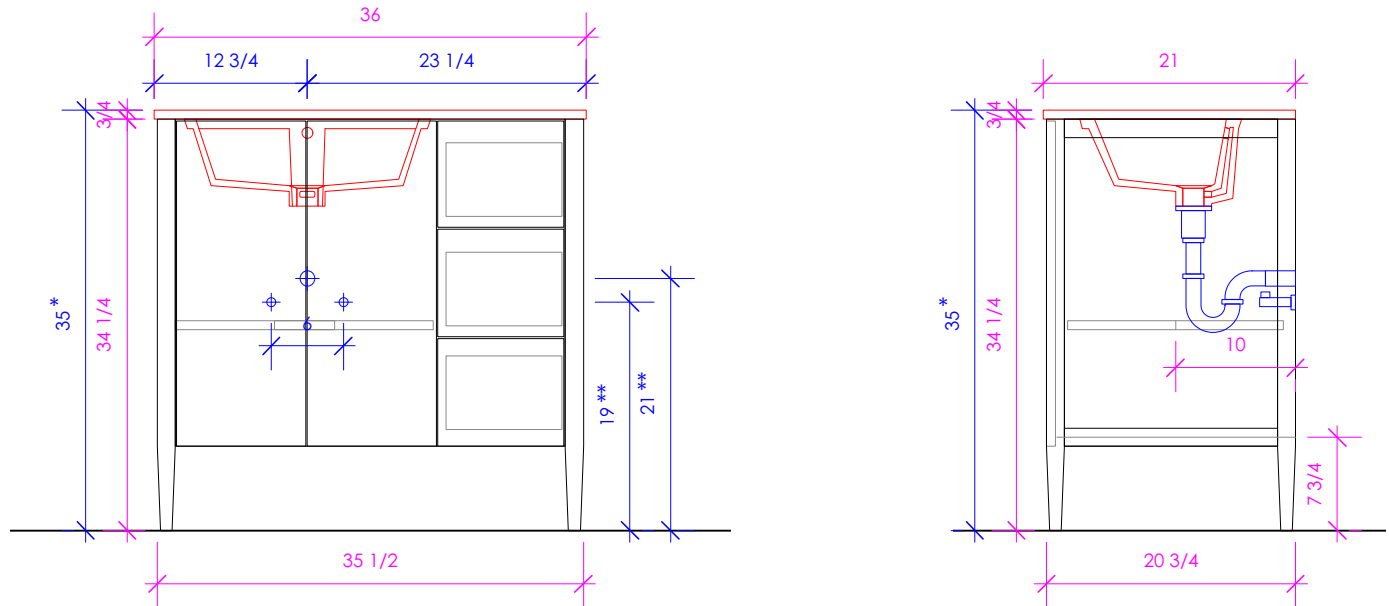

LACAVA

LUNAROSSA

LRS-F-36L

* Recommended installation height
** Recommended plumbing location

FEATURES:

- FLOOR STANDING VANITY
- TWO DOORS WITH SOFT-CLOSE HINGES
- ADJUSTABLE SHELF INSIDE
- THREE DRAWERS WITH SELF-CLOSE GLIDES
- INTERIOR DRAWERS STAINED TO REFLECT EXTERIOR FINISH
- SOLID WOOD LEGS
- DECORATIVE HARDWARE **K547** INCLUDED BUT NOT INSTALLED - CAN BE INSTALLED UPON REQUEST
- USED WITH **LRS-36LT** COUNTERTOP AND **5062UN** SINK (SOLD SEPARATELY)
- PROUDLY HANDMADE IN THE USA
- MANUFACTURED WITH LOW VOC FINISHES AND WOOD FROM RENEWABLE FORESTS