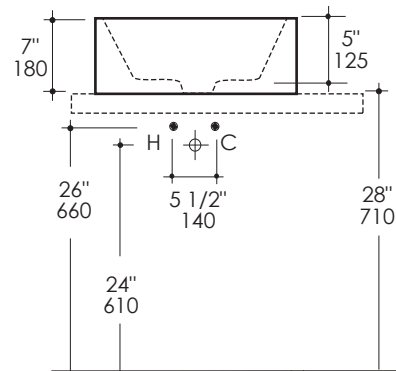

OPEN SPACE Lavatory Item #SAV50

Features:

- Porcelain sink with overflow
- Vessel installation
- Recommended oversized European drain (i.e. item #7100-13OF or 7100-16OF)
- Current cut-out template can be requested
- Weight: 35 lbs.

Finish Options:

001 - White

Faucet Hole Options:

-None

Product Specifications:

IMPORTANT:

We use very fine clay to produce select porcelain lavatories. The many benefits of fine clay include low porosity, high brilliance of glaze, as well as high durability of the material and finish. However, fine clay is subject to relatively high level of shrinkage 12-15% during firing process at extremely high temperatures reaching over 2200°F / 1200°C. This process results in unavoidable low levels of deviation from the originally intended perfect shape. Each lavatory is therefore slightly unique and closely inspected for proper fit with the accompanying vanity. LACAVA strives to ensure long-lasting beauty and performance of our sanitary ware for complete customer satisfaction.

Notes:

Drawings provided herein are meant to give the user an idea of the product and are not made to scale. The size in inches is rounded up to the nearest 1/16". Slight variances can often occur with porcelain and woodwork. Therefore, LACAVA will not be held responsible for any cutouts, countertops, or furniture made without the actual product or template from LACAVA.