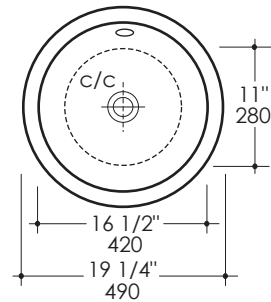

OPEN SPACE Lavatory Item #SAV50

Features:

- Porcelain sink with overflow
- Vessel installation
- Recommended oversized European drain (i.e. item #7100-13OF or 7100-16OF)
- Current cut-out template can be requested
- Weight: 35 lbs.

Finish Options:

001 - White

Faucet Hole Options:

-None

Product Specifications:

IMPORTANT:

We use very fine clay to produce select porcelain lavatories. The many benefits of fine clay include low porosity, high brilliance of glaze, as well as high durability of the material and finish. However, fine clay is subject to relatively high level of shrinkage 12-15% during firing process at extremely high temperatures reaching over 2200°F / 1200°C. This process results in unavoidable low levels of deviation from the originally intended perfect shape. Each lavatory is therefore slightly unique and closely inspected for proper fit with the accompanying vanity. LACAVA strives to ensure long-lasting beauty and performance of our sanitary ware for complete customer satisfaction.

Notes:

Drawings provided herein are meant to give the user an idea of the product and are not made to scale. The size in inches is rounded up to the nearest 1/16". Slight variances can often occur with porcelain and woodwork. Therefore, LACAVA will not be held responsible for any cutouts, countertops, or furniture made without the actual product or template from LACAVA.