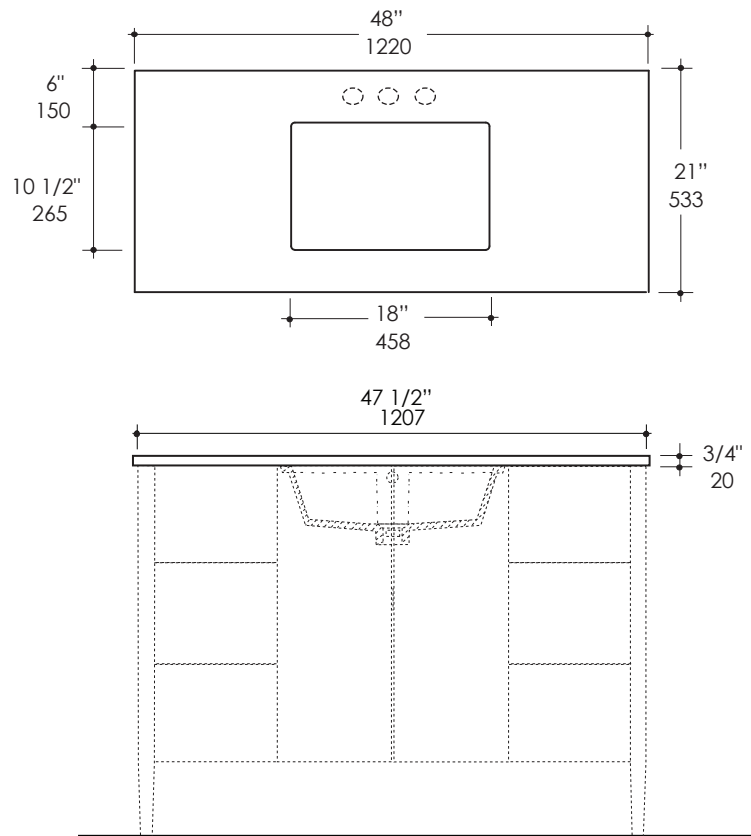

Product Specifications:

Notes:

Drawings provided herein are meant to give the user an idea of the product and are not made to scale. The size in inches is rounded up to the nearest 1/16". Slight variances can often occur with porcelain and woodwork. Therefore, LACAVA will not be held responsible for any cutouts, countertops, or furniture made without the actual product or template from LACAVA. Differences in color, grain, appearance and texture are inherent in all natural woodwork, and should be expected. Variances in these qualities are not deemed manufacturing defects, and will not be accepted as valid reasons to return or exchange any LACAVA woodwork. Plumbing specifications are only a guideline and may need to be altered based on the application. Product specifications are not binding to the manufacturer and can be changed without notice at any time. Please refer to your shipment for product final sizes.

LACAVA is committed to the highest level of customer service. Please feel free to contact us at 1-888-522-2823 (toll free) or by email at info@lacava.com for technical assistance or any general inquiries.

Rev. 12-27-2017