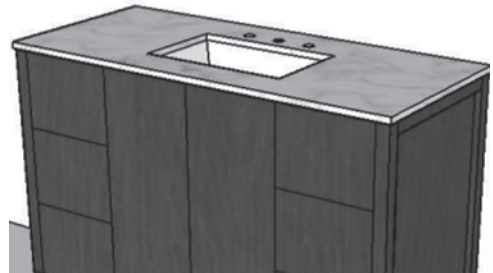

LUNAROSSA Countertop Item # Z504T

Features:

- Countertop for Vanity #Z504 with a cut-out for sink #5062UN
- Available in Stone, Quartz and Solid Surface

Recommended Accesories:

- Item #Z504 free-standing vanity with doors and drawers
- Item #5062UN : Under-counter porcelain washbasin with overflow

Faucet Hole Options:

- 00 - None
- 01 - One - centered behind the lavatory
- 02 - Two, center and right - centered behind the lavatory
- 03 - Three in 8" spread - centered behind the lavatory

Finish Options: