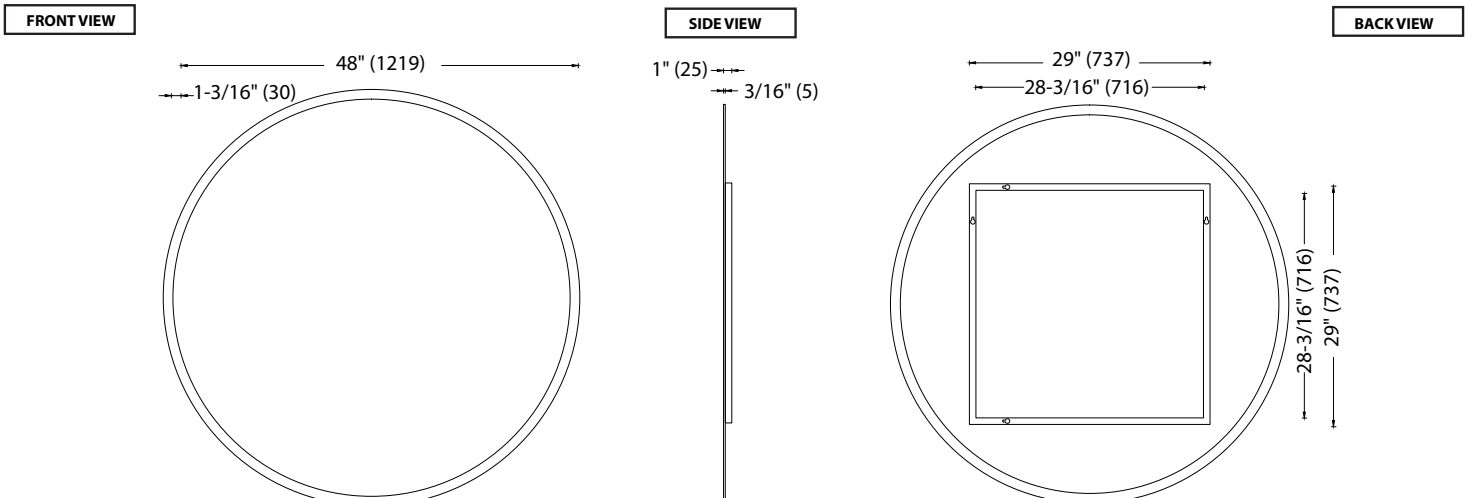

The "O" Mirror Collection

Specification & Installation Guide

RL-RD4800-003-AL

Features

- Wall hung round frameless mirror
- Designer "floating" look - 3/4" off the wall
- Diameter: 48" (1219 mm)
- Plain mirror with aluminum base
- Copper free mirror and GreenShield™ protective backing

Package dimension

51" x 23" x 6"

Gross weight

43 lbs / 20 kgs

RL-RD4800-F03-AL

Features

- Wall hung round frameless mirror
- Designer "floating" look - 3/4" off the wall
- Diameter: 48" (1219 mm)
- Frameless DualFrost™ etched mirror edges with aluminum base
- Copper free mirror and GreenShield™ protective backing

Package dimension

51" x 23" x 6"

Gross weight

43 lbs / 20 kgs

For clarification, please contact Madeli Customer Care at (800)-819-6988 or (305)-718-8817 Ext. 1

All dimensions are approximate and subject to standard tolerance. Specifications subject to change without prior notice.