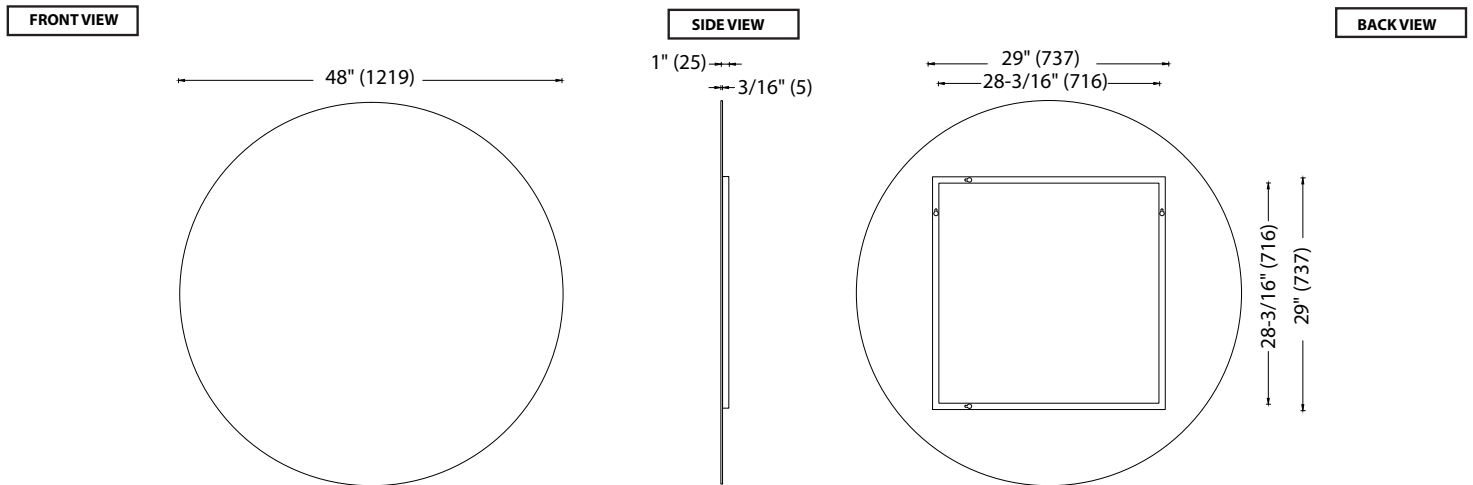

The "O" Mirror Collection

Specification & Installation Guide

RL-RD4800-003-AL

Features

- Wall hung round frameless mirror
- Designer "floating" look - 3/4" off the wall
- Diameter: 48" (1219 mm)
- Plain mirror with aluminum base
- Copper free mirror and GreenShield™ protective backing

Package dimension

51" x 23" x 6"

Gross weight

43 lbs / 20 kgs

RL-RD4800-F03-AL

Features

- Wall hung round frameless mirror
- Designer "floating" look - 3/4" off the wall
- Diameter: 48" (1219 mm)
- Frameless DualFrost™ etched mirror edges with aluminum base
- Copper free mirror and GreenShield™ protective backing

Package dimension

51" x 23" x 6"

Gross weight

43 lbs / 20 kgs

For clarification, please contact Madeli Customer Care at (800)-819-6988 or (305)-718-8817 Ext. 1

All dimensions are approximate and subject to standard tolerance. Specifications subject to change without prior notice.