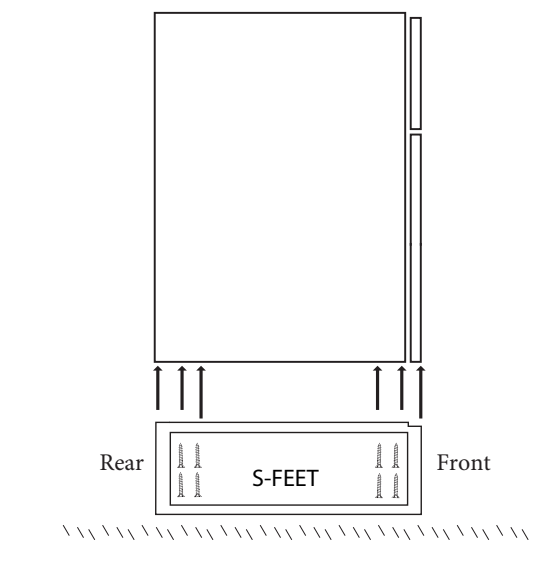

3. S- Feet installation