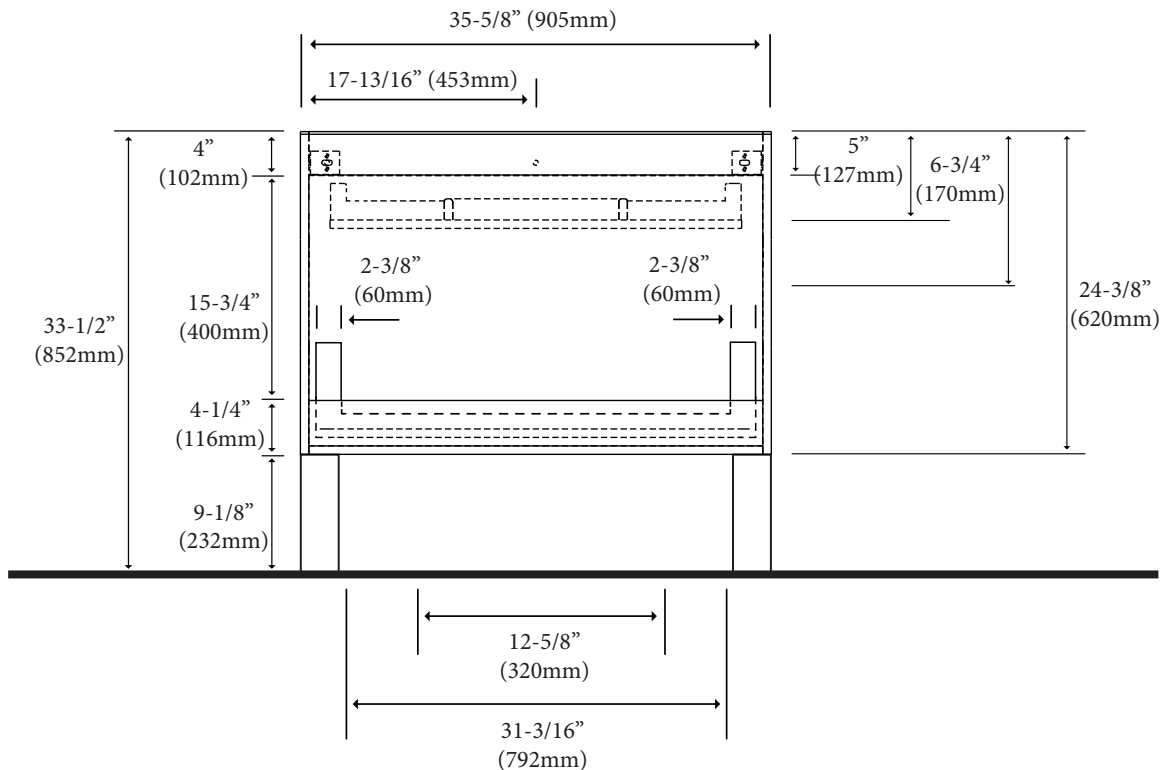

Milano - 36"

Specification & Installation Guide

Features

- Free Standing 36" vanity: 33-1/2"(852mm)H x 18"(458mm)D x 35-5/8"(905mm)W
- Furniture grade plywood layered with solid wood veneer and protected with several coats of polyurethane (No particle board or MDF used).
- Matching finish inside out
- Two fully adjustable drawers with full-extension soft-close European hardware.
- Bottom drawer includes adjustable tempered glass dividers and retainers
- Feet option: 4 L-Feet or 2 S-Feet in Polished Chrome or Brushed Nickel finish.

Package Dimensions

Cabinet: 38" x 21" x 28"

Weight

135 lbs. / 61.40 kgs

SIDE VIEW

Milano - 36"

Specification & Installation Guide

TOP VIEW

BACK VIEW

Milano - 36"

Specification & Installation Guide

FRONT VIEW

ROUGH-IN DIMENSIONS

Milano - 36"

Specification & Installation Guide

INSTALLATION INSTRUCTIONS