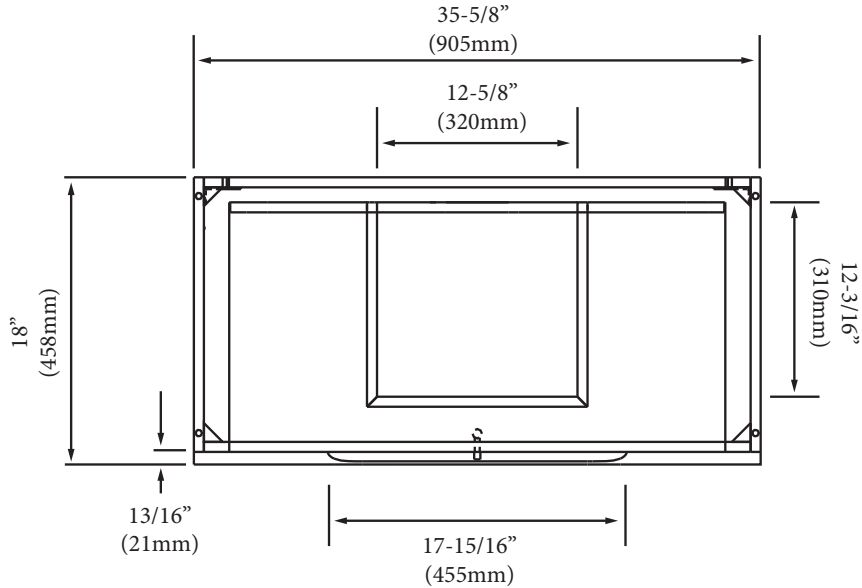

Milano - 36"

Specification & Installation Guide

Features

- Free Standing 36" vanity: 33-1/2"(852mm)H x 18"(458mm)D x 35-5/8"(905mm)W
- Furniture grade plywood layered with solid wood veneer and protected with several coats of polyurethane (No particle board or MDF used).
- Matching finish inside out
- Two fully adjustable drawers with full-extension soft-close European hardware.
- Bottom drawer includes adjustable tempered glass dividers and retainers
- Feet option: 4 L-Feet or 2 S-Feet in Polished Chrome or Brushed Nickel finish.

Package Dimensions

Cabinet: 38" x 21" x 28"

Weight

135 lbs. / 61.40 kgs

SIDE VIEW

Milano - 36"

Specification & Installation Guide

TOP VIEW

BACK VIEW

Milano - 36"

Specification & Installation Guide

FRONT VIEW

ROUGH-IN DIMENSIONS

Milano - 36"

Specification & Installation Guide

INSTALLATION INSTRUCTIONS