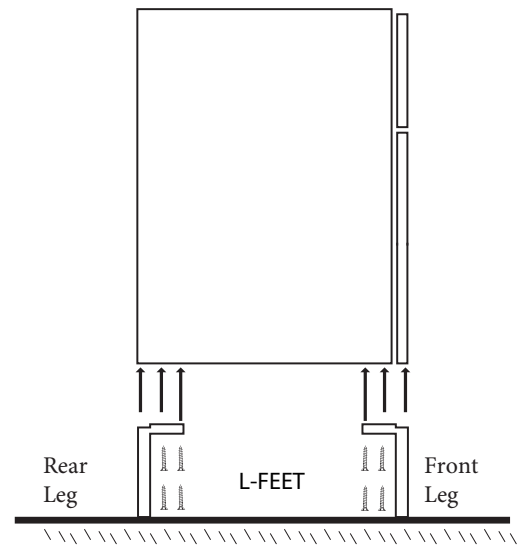

2. L- Feet installation