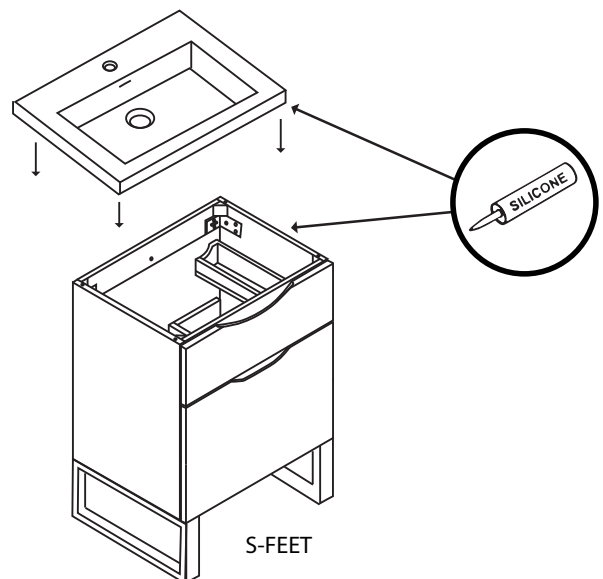

Package Dimensions

Cabinet: 38" x 21" x 28"

Weight

135 lbs. / 61.40 kgs

SIDE VIEW

Milano - 36"

Specification & Installation Guide

TOP VIEW

BACK VIEW

Milano - 36"

Specification & Installation Guide

FRONT VIEW

ROUGH-IN DIMENSIONS

Milano - 36"

Specification & Installation Guide

INSTALLATION INSTRUCTIONS

1. Install feet

1. Place feet in indicated positions.
2. Mark screw locations.
3. Pre-drill holes with 5/64, 3/32 or 7/64 drill bit about 1/2" deep.
4. **DO NOT OVER TIGHTEN THE SCREWS. DOING SO WILL SPLIT THE WOOD SIDE PANEL.**
5. If using a regular battery drill, set clutch to minimum and increase setting as needed.
6. **DO NOT USE AN IMPACT DRILL. IT WILL SPLIT THE WOOD SIDE PANEL.**

2. L- Feet installation

3. S- Feet installation

4. Install countertop with Silicone

For clarification, please contact Madeli Customer Care at (800)-819-6988 or (305)-718-8817 Ext. 1
All dimensions are approximate and subject to standard tolerance. Specifications subject to change without prior notice.