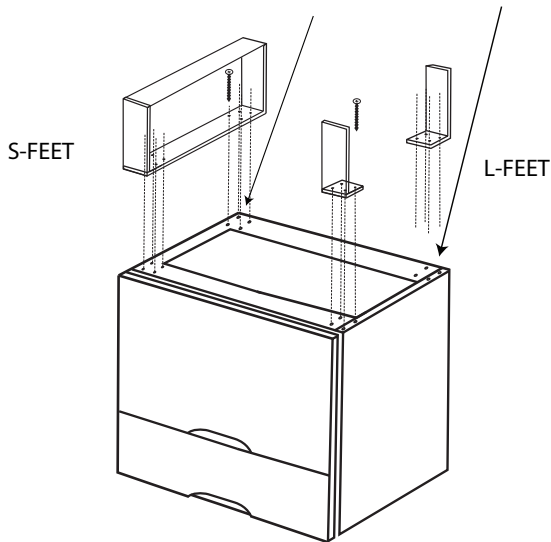

Milano - 36"

Specification & Installation Guide

INSTALLATION INSTRUCTIONS

1. Install feet

1. Place feet in indicated positions.
2. Mark screw locations.
3. Pre-drill holes with 5/64, 3/32 or 7/64 drill bit about 1/2" deep.
4. **DO NOT OVER TIGHTEN THE SCREWS. DOING SO WILL SPLIT THE WOOD SIDE PANEL.**
5. If using a regular battery drill, set clutch to minimum and increase setting as needed.
6. **DO NOT USE AN IMPACT DRILL. IT WILL SPLIT THE WOOD SIDE PANEL.**