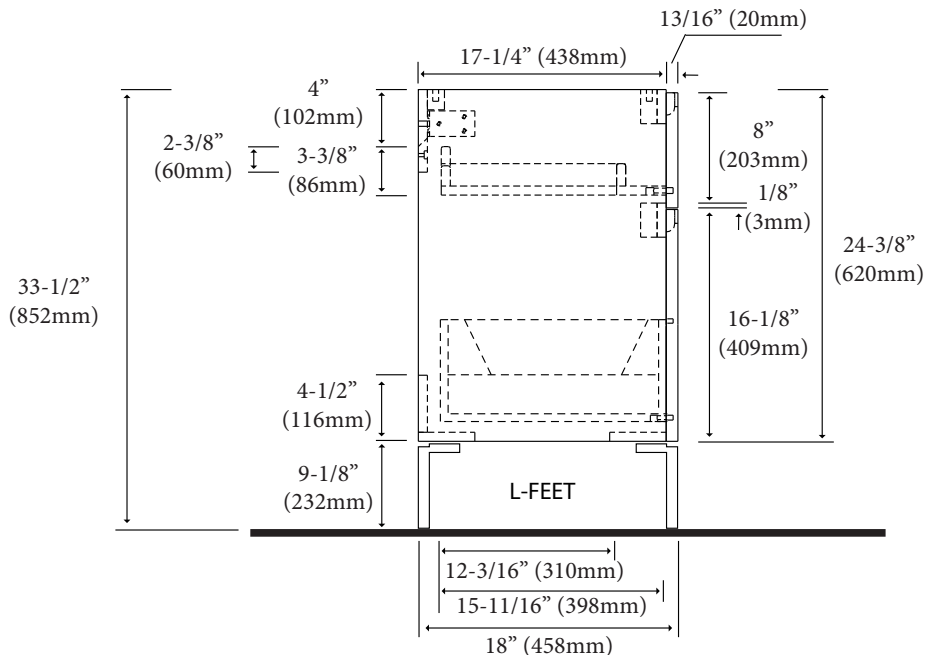

Milano - 36"

Specification & Installation Guide

Features

- Free Standing 36" vanity: 33-1/2"(852mm)H x 18"(458mm)D x 35-5/8"(905mm)W
- Furniture grade plywood layered with solid wood veneer and protected with several coats of polyurethane (No particle board or MDF used).
- Matching finish inside out
- Two fully adjustable drawers with full-extension soft-close European hardware.
- Bottom drawer includes adjustable tempered glass dividers and retainers
- Feet option: 4 L-Feet or 2 S-Feet in Polished Chrome or Brushed Nickel finish.

Package Dimensions

Cabinet: 38" x 21" x 28"

Weight

135 lbs. / 61.40 kgs

SIDE VIEW

Milano - 36"

Specification & Installation Guide

TOP VIEW

BACK VIEW

Milano - 36"

Specification & Installation Guide

FRONT VIEW

ROUGH-IN DIMENSIONS

Milano - 36"

Specification & Installation Guide

INSTALLATION INSTRUCTIONS