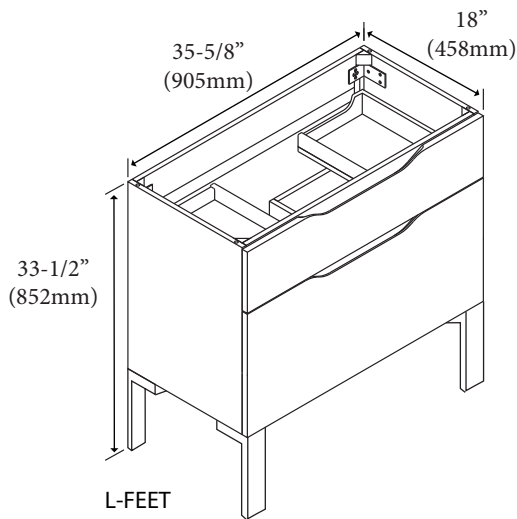

Milano - 36"

Specification & Installation Guide

Features

- Free Standing 36" vanity: 33-1/2"(852mm)H x 18"(458mm)D x 35-5/8"(905mm)W
- Furniture grade plywood layered with solid wood veneer and protected with several coats of polyurethane (No particle board or MDF used).
- Matching finish inside out
- Two fully adjustable drawers with full-extension soft-close European hardware.
- Bottom drawer includes adjustable tempered glass dividers and retainers
- Feet option: 4 L-Feet or 2 S-Feet in Polished Chrome or Brushed Nickel finish.

Package Dimensions

Cabinet: 38" x 21" x 28"

Weight

135 lbs. / 61.40 kgs

SIDE VIEW

Milano - 36"

Specification & Installation Guide

TOP VIEW

BACK VIEW

Milano - 36"

Specification & Installation Guide

FRONT VIEW

ROUGH-IN DIMENSIONS

Milano - 36"

Specification & Installation Guide

INSTALLATION INSTRUCTIONS