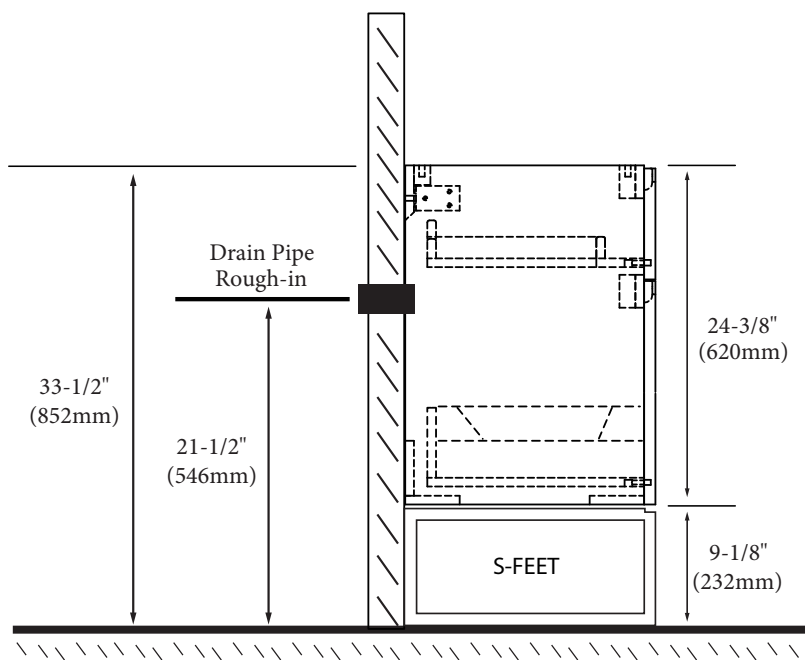

Milano - 36"

Specification & Installation Guide

Features

- Free Standing 36" vanity: 33-1/2"(852mm)H x 18"(458mm)D x 35-5/8"(905mm)W
- Furniture grade plywood layered with solid wood veneer and protected with several coats of polyurethane (No particle board or MDF used).
- Matching finish inside out
- Two fully adjustable drawers with full-extension soft-close European hardware.
- Bottom drawer includes adjustable tempered glass dividers and retainers
- Feet option: 4 L-Feet or 2 S-Feet in Polished Chrome or Brushed Nickel finish.

Package Dimensions

Cabinet: 38" x 21" x 28"

Weight

135 lbs. / 61.40 kgs

SIDE VIEW

Milano - 36"

Specification & Installation Guide

TOP VIEW

BACK VIEW

Milano - 36"

Specification & Installation Guide

FRONT VIEW

ROUGH-IN DIMENSIONS

Milano - 36"

Specification & Installation Guide

INSTALLATION INSTRUCTIONS

1. Install feet

1. Place feet in indicated positions.
2. Mark screw locations.
3. Pre-drill holes with 5/64, 3/32 or 7/64 drill bit about 1/2" deep.
4. **DO NOT OVER TIGHTEN THE SCREWS. DOING SO WILL SPLIT THE WOOD SIDE PANEL.**
5. If using a regular battery drill, set clutch to minimum and increase setting as needed.
6. **DO NOT USE AN IMPACT DRILL. IT WILL SPLIT THE WOOD SIDE PANEL.**