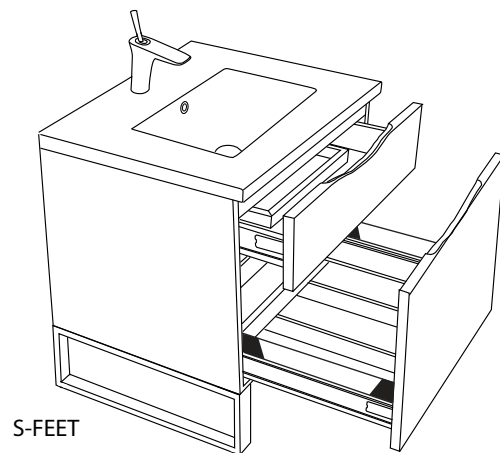

Milano - 36"

Specification & Installation Guide

Features

- Free Standing 36" vanity: 33-1/2"(852mm)H x 18"(458mm)D x 35-5/8"(905mm)W
- Furniture grade plywood layered with solid wood veneer and protected with several coats of polyurethane (No particle board or MDF used).
- Matching finish inside out
- Two fully adjustable drawers with full-extension soft-close European hardware.
- Bottom drawer includes adjustable tempered glass dividers and retainers
- Feet option: 4 L-Feet or 2 S-Feet in Polished Chrome or Brushed Nickel finish.

Package Dimensions

Cabinet: 38" x 21" x 28"

Weight

135 lbs. / 61.40 kgs

SIDE VIEW

Milano - 36"

Specification & Installation Guide

TOP VIEW

BACK VIEW

Milano - 36"

Specification & Installation Guide

FRONT VIEW

ROUGH-IN DIMENSIONS

Milano - 36"

Specification & Installation Guide

INSTALLATION INSTRUCTIONS