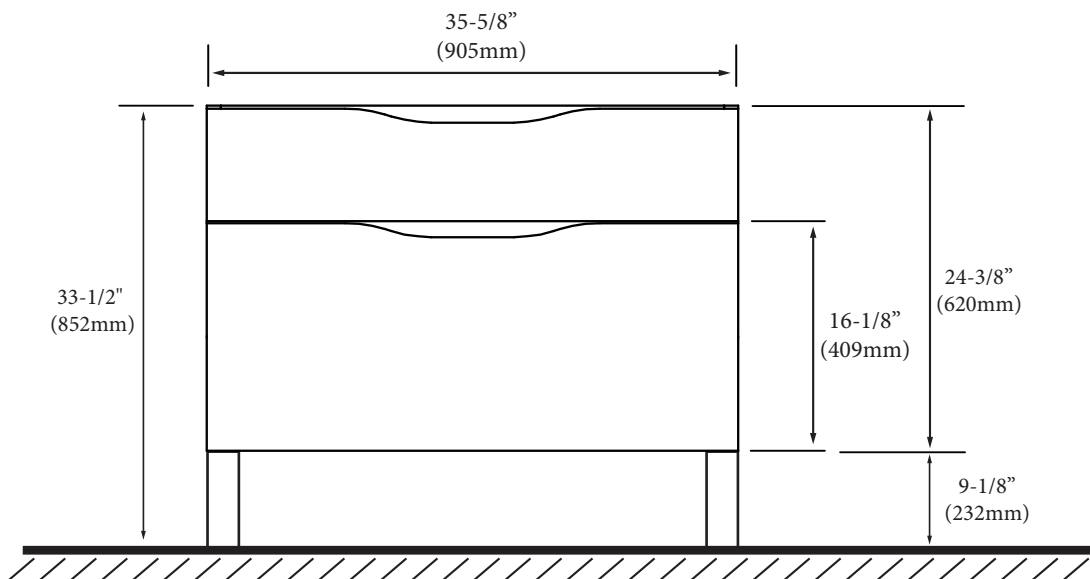

Milano - 36"

Specification & Installation Guide

Features

- Free Standing 36" vanity: 33-1/2"(852mm)H x 18"(458mm)D x 35-5/8"(905mm)W
- Furniture grade plywood layered with solid wood veneer and protected with several coats of polyurethane (No particle board or MDF used).
- Matching finish inside out
- Two fully adjustable drawers with full-extension soft-close European hardware.
- Bottom drawer includes adjustable tempered glass dividers and retainers
- Feet option: 4 L-Feet or 2 S-Feet in Polished Chrome or Brushed Nickel finish.

Package Dimensions

Cabinet: 38" x 21" x 28"

Weight

135 lbs. / 61.40 kgs

SIDE VIEW

Milano - 36"

Specification & Installation Guide

TOP VIEW

BACK VIEW

Milano - 36"

Specification & Installation Guide

FRONT VIEW

ROUGH-IN DIMENSIONS

Milano - 36"

Specification & Installation Guide

INSTALLATION INSTRUCTIONS