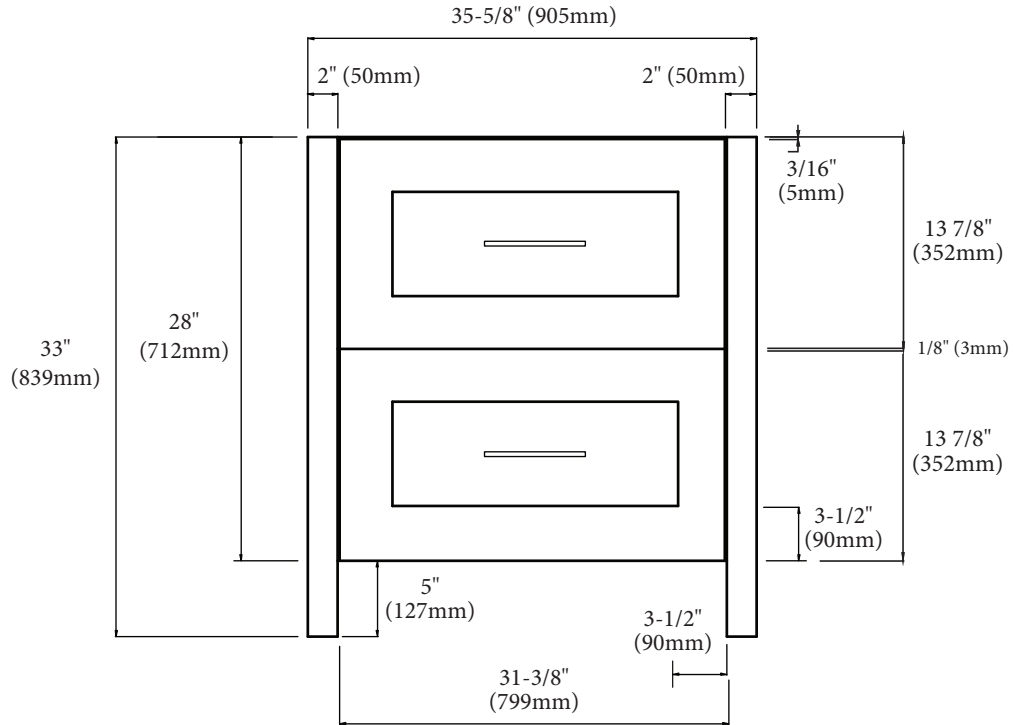

Retro - 36"

Specification & Installation Guide

Features

- Free Standing 36" vanity: 33" (839mm)H x 22"(560mm)D x 35-5/8" (905mm)W
- Furniture grade plywood layered with solid wood veneer and protected with several coats of polyurethane (No particle board or MDF used).
- Matching finish inside out
- Two 18" adjustable drawers with full-extension soft-close European hardware.
- Drawers include adjustable tempered glass dividers.
- Handle : Polished chrome or brushed nickel.

Package Dimensions

40" x 26" x 35"

Weight

117 lbs. / 53 kgs.

SIDE VIEW

For clarification, please contact Madeli Customer Care at (800)-819-6988 or (305)-718-8817 Ext. 1

All dimensions are approximate and subject to standard tolerance. Specifications subject to change without prior notice.

Retro - 36"

Specification & Installation Guide

TOP VIEW

BACK VIEW

Retro - 36"

Specification & Installation Guide

FRONT VIEW

ROUGH-IN DIMENSIONS