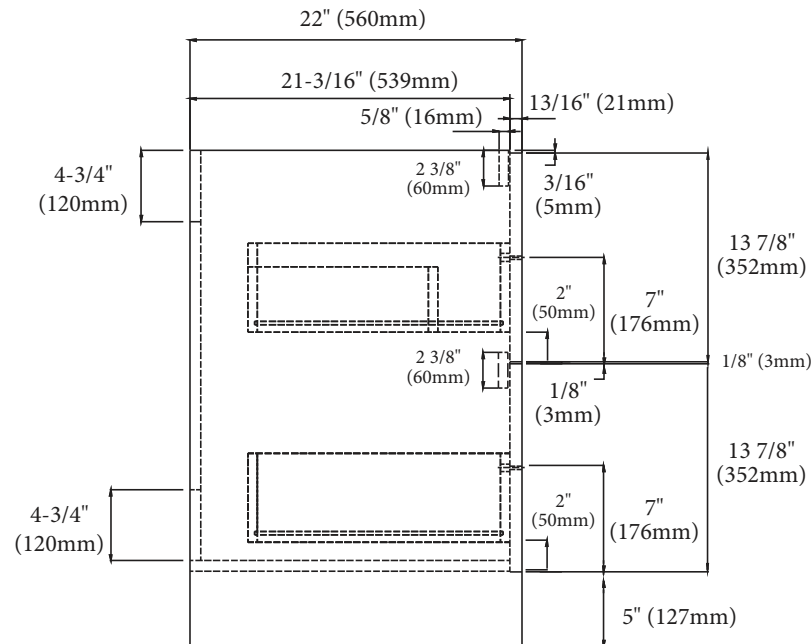

Retro - 36"

Specification & Installation Guide

Features

- Free Standing 36" vanity: 33" (839mm)H x 22"(560mm)D x 35-5/8" (905mm)W
- Furniture grade plywood layered with solid wood veneer and protected with several coats of polyurethane (No particle board or MDF used).
- Matching finish inside out
- Two 18" adjustable drawers with full-extension soft-close European hardware.
- Drawers include adjustable tempered glass dividers.
- Handle : Polished chrome or brushed nickel.

Package Dimensions

40" x 26" x 35"

Weight

117 lbs. / 53 kgs.

SIDE VIEW

For clarification, please contact Madeli Customer Care at (800)-819-6988 or (305)-718-8817 Ext. 1

All dimensions are approximate and subject to standard tolerance. Specifications subject to change without prior notice.

Retro - 36"

Specification & Installation Guide

TOP VIEW

BACK VIEW

Retro - 36"

Specification & Installation Guide

FRONT VIEW

ROUGH-IN DIMENSIONS