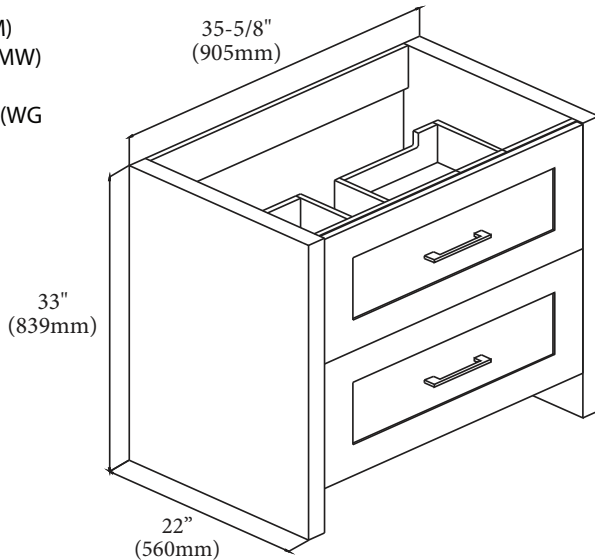

Retro - 36"

Specification & Installation Guide

Features

- Free Standing 36" vanity: 33" (839mm)H x 22"(560mm)D x 35-5/8" (905mm)W
- Furniture grade plywood layered with solid wood veneer and protected with several coats of polyurethane (No particle board or MDF used).
- Matching finish inside out
- Two 18" adjustable drawers with full-extension soft-close European hardware.
- Drawers include adjustable tempered glass dividers.
- Handle : Polished chrome or brushed nickel.

Colors/Finishes

- Cashmere (CM)
- Matte White (MW)
- Walnut (WA)
- Whisper Grey (WG)

Top/Basin options

- White, Soft Grey or White Carrara Quartzstone™ top & White ceramic basin in 3" or 3/4" thickness
- Glossy White X-Stone top/basin
- Tempered glass top and ceramic basin
- Glossy or Matte White X-Stone flat counter top.

Package Dimensions

40" x 26" x 35"