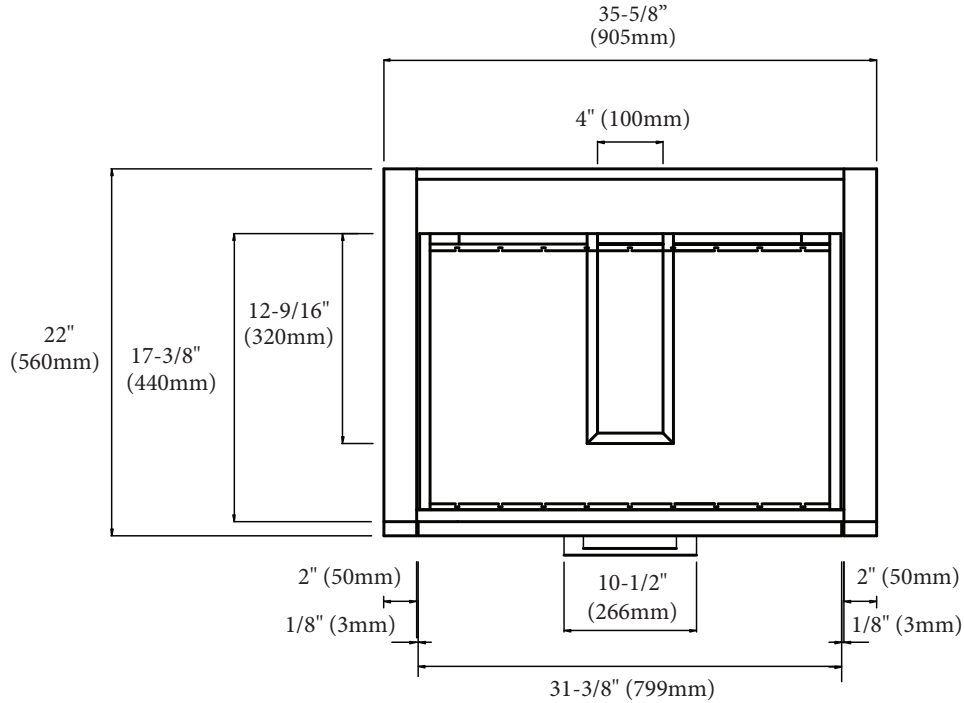

Retro - 36"

Specification & Installation Guide

Features

- Free Standing 36" vanity: 33" (839mm)H x 22"(560mm)D x 35-5/8" (905mm)W
- Furniture grade plywood layered with solid wood veneer and protected with several coats of polyurethane (No particle board or MDF used).
- Matching finish inside out
- Two 18" adjustable drawers with full-extension soft-close European hardware.
- Drawers include adjustable tempered glass dividers.
- Handle : Polished chrome or brushed nickel.

Package Dimensions

40" x 26" x 35"

Weight

117 lbs. / 53 kgs.

SIDE VIEW

For clarification, please contact Madeli Customer Care at (800)-819-6988 or (305)-718-8817 Ext. 1

All dimensions are approximate and subject to standard tolerance. Specifications subject to change without prior notice.

Retro - 36"

Specification & Installation Guide

TOP VIEW

BACK VIEW

Retro - 36"

Specification & Installation Guide

FRONT VIEW

ROUGH-IN DIMENSIONS