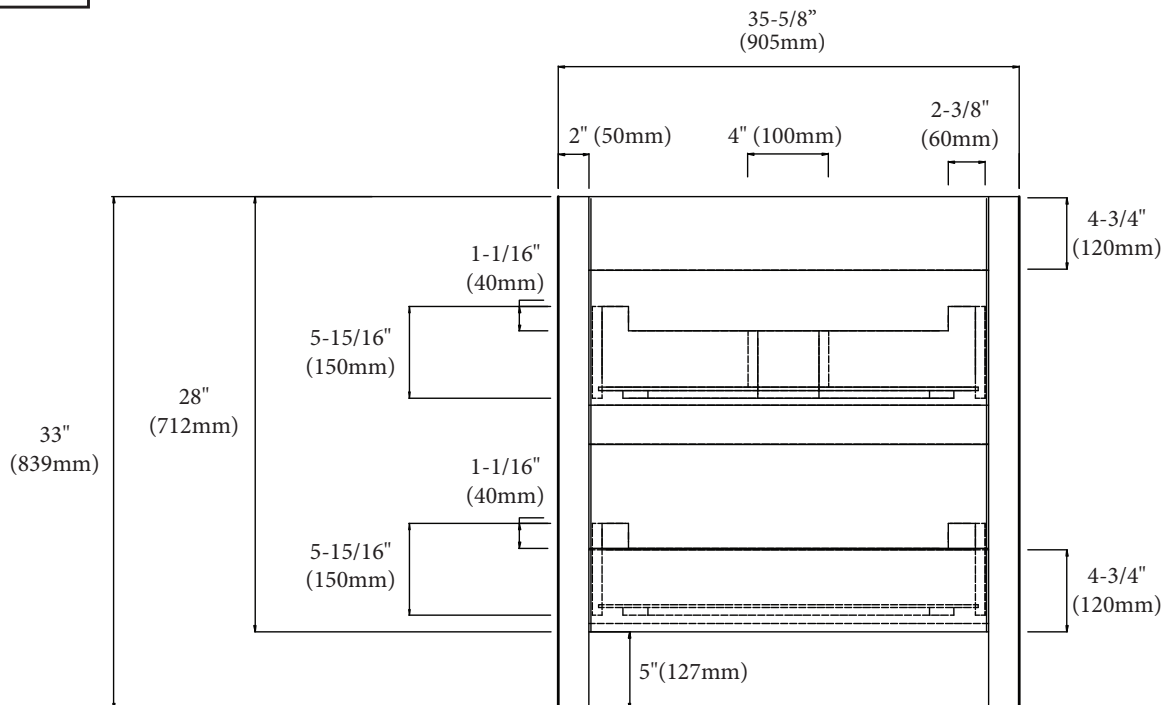

Retro - 36"

Specification & Installation Guide

Features

- Free Standing 36" vanity: 33" (839mm)H x 22"(560mm)D x 35-5/8" (905mm)W
- Furniture grade plywood layered with solid wood veneer and protected with several coats of polyurethane (No particle board or MDF used).
- Matching finish inside out
- Two 18" adjustable drawers with full-extension soft-close European hardware.
- Drawers include adjustable tempered glass dividers.
- Handle : Polished chrome or brushed nickel.

Package Dimensions

40" x 26" x 35"

Weight

117 lbs. / 53 kgs.

SIDE VIEW

For clarification, please contact Madeli Customer Care at (800)-819-6988 or (305)-718-8817 Ext. 1

All dimensions are approximate and subject to standard tolerance. Specifications subject to change without prior notice.

Retro - 36"

Specification & Installation Guide

TOP VIEW

BACK VIEW

Retro - 36"

Specification & Installation Guide

FRONT VIEW

ROUGH-IN DIMENSIONS