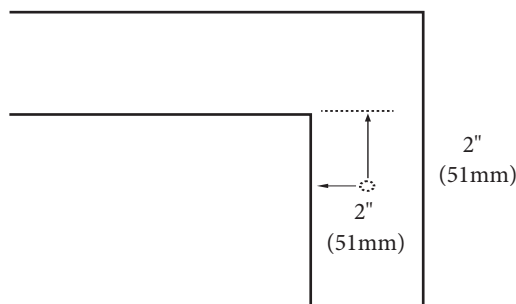

- QSA1812-48-210-XX - Single faucet (as shown)
- QSA1812-48-230-XX - 8" widespread

Quartzstone Countertop – 48" Double

Specification & Installation Guide

FEATURES

- Design: Quartzstone Countertop
- Material: Quartz composite.
- Dimension: 47-7/8" (1216 mm)L x 18-5/16" (465 mm)W x 1-1/4" (30 mm)H
- Two basins cut-out for Madeli under mount sink CB-1813.
- Faucet hole(s): Single or 8" widespread.
- Backsplash is not included.
- Packaging Dimensions: 51" (1295 mm) x 21" (534 mm) x 4" (102 mm)
- Gross Weight: 76 lbs (35 kg)

FINISHES

- White (WH)
- Soft-Grey (SG)
- White Carrara (WC)

TOP VIEW

UNDER SIDE VIEW (CLIP POSITIONS)

For clarification, please contact Madeli Customer Care at (800)-819-6988 or (305)-718-8817 Ext. 1

All dimensions are approximate and subject to standard tolerance. Specifications subject to change without prior notice.