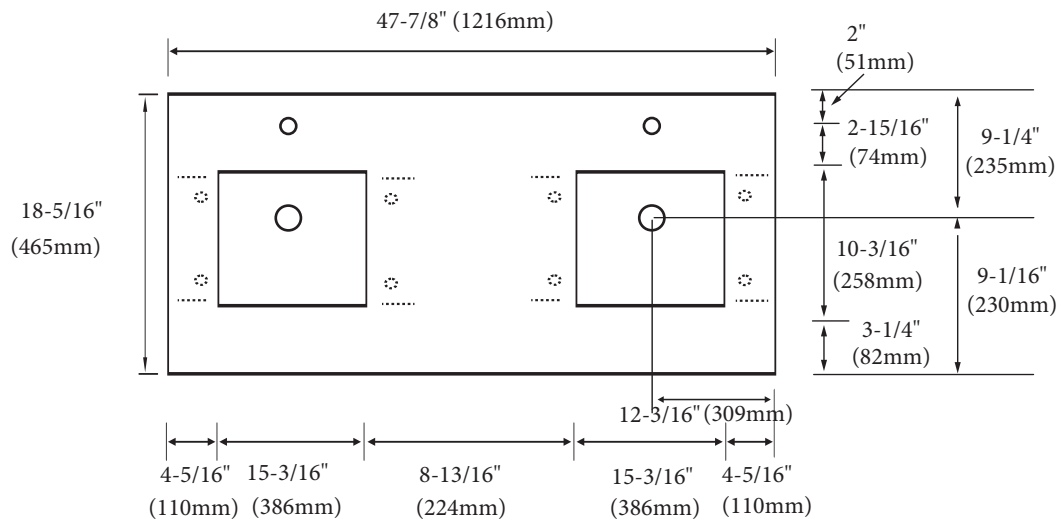

- QSA1812-48-210-XX - Single faucet (as shown)
- QSA1812-48-230-XX - 8" widespread

Quartzstone Countertop – 48" Double

Specification & Installation Guide

FEATURES

- Design: Quartzstone Countertop
- Material: Quartz composite.
- Dimension: 47-7/8" (1216 mm)L x 18-5/16" (465 mm)W x 1-1/4" (30 mm)H
- Two basins cut-out for Madeli under mount sink CB-1813.
- Faucet hole(s): Single or 8" widespread.
- Backsplash is not included.
- Packaging Dimensions: 51" (1295 mm) x 21" (534 mm) x 4" (102 mm)
- Gross Weight: 76 lbs (35 kg)

FINISHES

- White (WH)
- Soft-Grey (SG)
- White Carrara (WC)

TOP VIEW

UNDER SIDE VIEW (CLIP POSITIONS)

For clarification, please contact Madeli Customer Care at (800)-819-6988 or (305)-718-8817 Ext. 1

All dimensions are approximate and subject to standard tolerance. Specifications subject to change without prior notice.