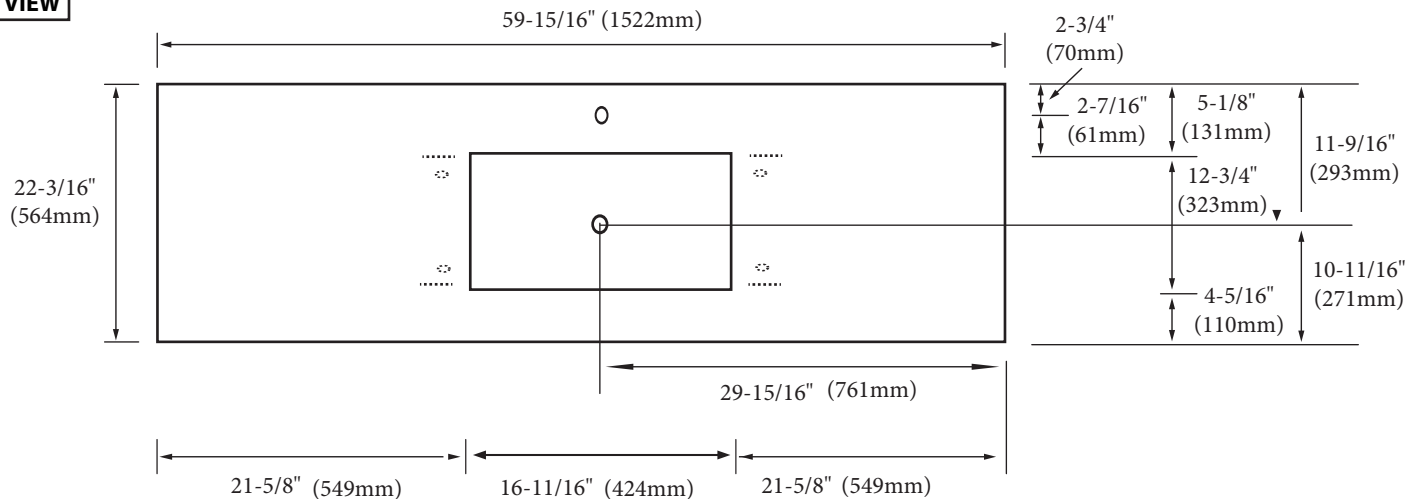

### FEATURES

- Design: Quartzstone Countertop
- Material: Quartz composite.
- Dimension: 59-15/16" (1522 mm)L x 22-3/16" (564 mm)W x 3/4" (20 mm)H
- Basin cut-out for Madeli under mount sink CB-2015
- Faucet hole(s): Single or 8" widespread.
- 4"H backsplash is included
- Packaging Dimensions: 63" (1600 mm) x 25" (635 mm) x 4" (102 mm)
- Gross Weight: 84 lbs (39 kg)

### UNDER SIDE VIEW (CLIP POSITIONS)

**For clarification, please contact Madeli Customer Care at (800)-819-6988 or (305)-718-8817 Ext. 1**

All dimensions are approximate and subject to standard tolerance. Specifications subject to change without prior notice.