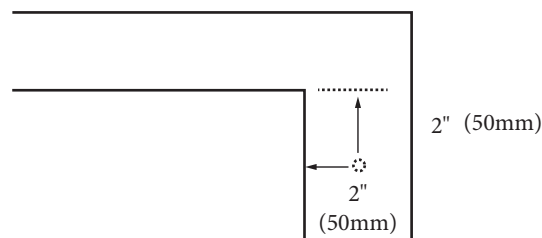

UNDER SIDE VIEW (CLIP POSITIONS)

For clarification, please contact Madeli Customer Care at (800)-819-6988 or (305)-718-8817 Ext. 1

All dimensions are approximate and subject to standard tolerance. Specifications subject to change without prior notice.