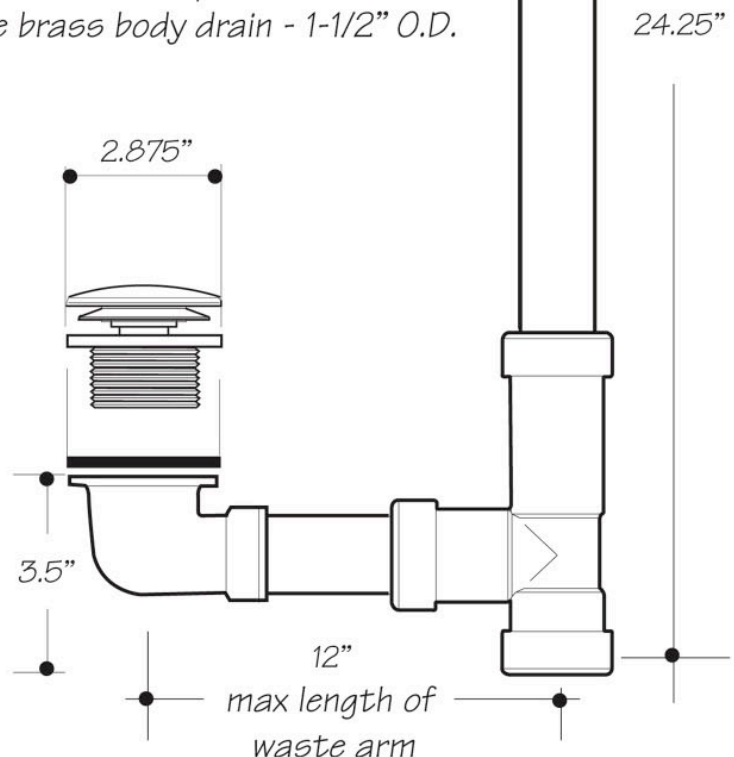

INSTALLATION DIMENSIONS

This model offers you the following features & benefits:

- Soft Touch drain plug
- All plated and polished 18-gauge solid brass body
- Adjustable 16" - 22"
- Patented flexible overflow head
- Brass Trim Kit
- Available in 6 finishes
 - CPB - Polished Chrome
 - PN - Polished Nickel
 - BRN - Brushed Nickel
 - PVD - Polished Brass
 - ACP - Antique Copper
 - ORB - Oil Rubbed Bronze

*22" max depth adjustment
 18 gauge brass body drain - 1-1/2" O.D.*

Specifications subject to change without notice.