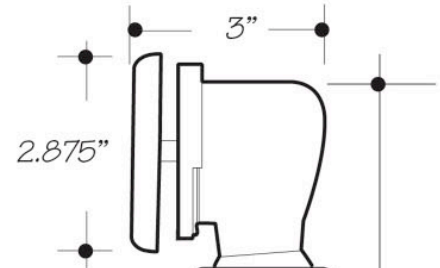

INSTALLATION DIMENSIONS

This model offers you the following features & benefits:

- Soft Touch drain plug
- All plated and polished 18-gauge solid brass body
- Adjustable 16" - 22"
- Patented flexible overflow head
- Brass Trim Kit
- Available in 6 finishes
 - CPB - Polished Chrome
 - PN - Polished Nickel
 - BRN - Brushed Nickel
 - PVD - Polished Brass
 - ACP - Antique Copper
 - ORB - Oil Rubbed Bronze

*22" max depth adjustment
 18 gauge brass body drain - 1-1/2" O.D.*

Specifications subject to change without notice.