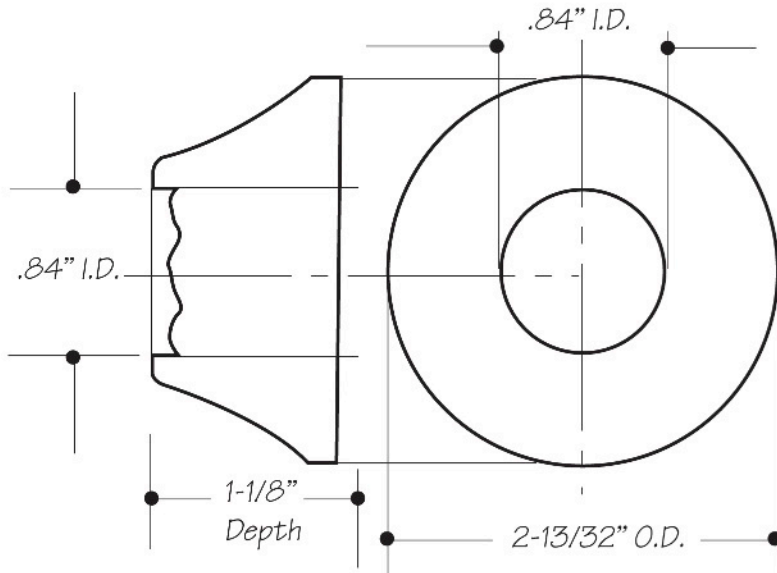

### INSTALLATION DIMENSIONS

***This model offers you the following features & benefits:***

- .84" I.D. fits over 1/2" IPS pipe nipple
- For lavatory and water closet applications
- Sure Grip
- Plated Brass
- Available in 21 finishes
  - CPB - Polished Chrome
  - SC - Satin Chrome
  - PN - Polished Nickel
  - BRN - Brushed Nickel
  - PEW - Pewter
  - PRN - Pearl Nickel
  - AB - Antique Brass
  - SB - Satin Brass
  - PVD - Polished Brass
  - WB - Weathered Brass
  - WCP - Weathered Copper
  - ACP - Antique Copper
  - PCP - Polished Copper
  - ORB - Oil Rubbed Bronze
  - VB - Venetian Bronze\*
  - PVDDB - Brushed Bronze
  - TB - Tuscan Brass
  - MB - Matte Black
  - FG - French Gold
  - GPB - Polished Gold
  - SG - Satin Gold