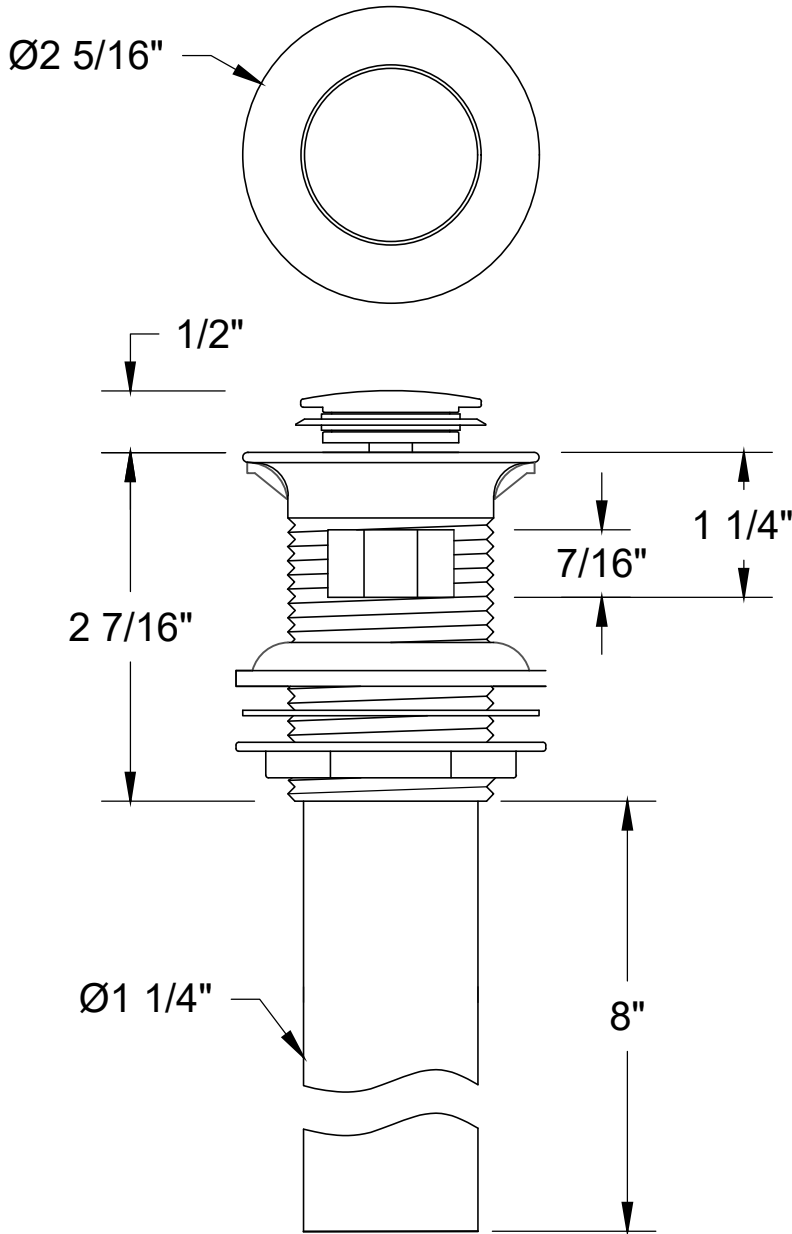

MT741

EZ-CLICK™ SOFT TOUCH ROUND LAVATORY DRAIN WITH OVERFLOW

A McAlpine Company
Mountain
Plumbing Products

SPECIFICATION SHEET

- FEATURES EZ-CLICK™ SOFT TOUCH POP-UP MECHANISM
- FOR USE WITH Ø1 1/2" DRAIN OPENING
- INTENDED FOR SINKS WITH OVERFLOW
- Ø1 1/4" TAILPIECE IS REMOVABLE
- ENTIRE DRAIN AND TAILPIECE ARE FINISHED FOR EXPOSED APPLICATIONS
- LIFETIME WARRANTY ON POP-UP MECHANISM
- MT326TP - Ø1 1/4" x 12" TAILPIECE (SOLD SEPARATELY)
- MT328SJ - Ø1 1/4" x 8" SLIP JOINT EXTENSION (SOLD SEPARATELY)