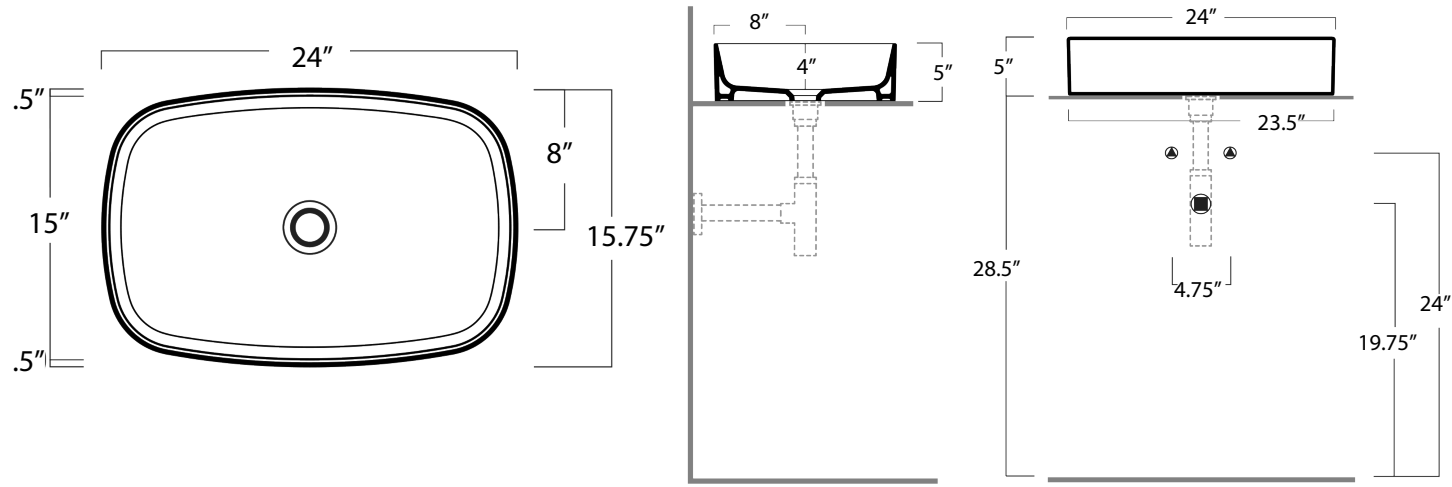

Regatta Collection

RECTANGULAR COUNTER TOP BASIN Model: RC6044MB "Maggiore"

Overall Dimensions	Interior Bowl	Exterior Base	Interior Depth	Drain Dimensions
24" x 15" x 5"	24" x 15"	23.5" x 15.75"	4"	1.75"

Features:

- Made in Italy
- Genuine Fireclay
- Nominal Dimensions Only - Actual may vary by 1/4"
- Topmount vessel installation, template not included
- Do Not Clean With Abrasive Cleansers Or Pads
- Limited Warranty for Manufacturer's Defects