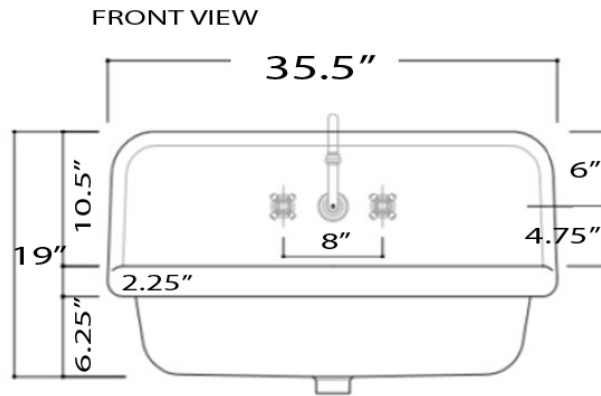

Victorian Collection  
Fireclay Bathroom Wallmount Sink

MODEL:  
NS-VC36-YLWW

Overall Dimensions	Interior Bowl	Faucet Spread	Exterior Bowl Height	Drain Dimensions
35.5" x 19" x 16.5"	30.75" x 11.75" x 8"	8"	8.5"	1.75"

FEATURES

- Genuine Italian Fireclay
- Nominal Dimensions - Actual may vary by 1/4"
- Wall-mount installation
- Porcelain enamel glaze
- Drain is not included with sink (1.75" standard)
- Has Overflow
- Faucet is not included
- Do not clean with abrasive cleansers or pads
- Limited Warranty for manufacturer defects