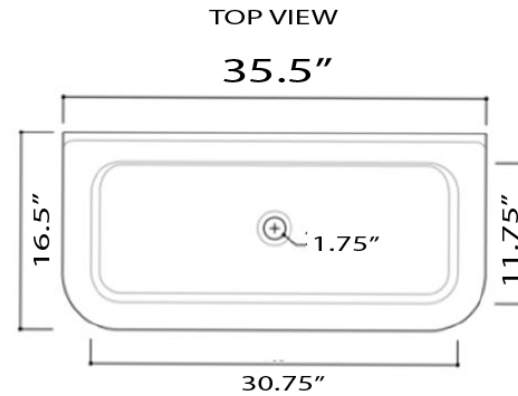

Victorian Collection  
Fireclay Bathroom Wallmount Sink

MODEL:  
NS-VC36-YLWW

Overall Dimensions	Interior Bowl	Faucet Spread	Exterior Bowl Height	Drain Dimensions
35.5" x 19" x 16.5"	30.75" x 11.75" x 8"	8"	8.5"	1.75"

FEATURES

- Genuine Italian Fireclay
- Nominal Dimensions - Actual may vary by 1/4"
- Wall-mount installation
- Porcelain enamel glaze
- Drain is not included with sink (1.75" standard)
- Has Overflow
- Faucet is not included
- Do not clean with abrasive cleansers or pads
- Limited Warranty for manufacturer defects