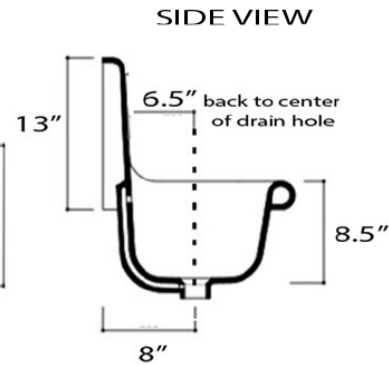

Victorian Collection  
Fireclay Bathroom Wallmount Sink

MODEL:  
NS-VC36-YLWW

Overall Dimensions	Interior Bowl	Faucet Spread	Exterior Bowl Height	Drain Dimensions
35.5" x 19" x 16.5"	30.75" x 11.75" x 8"	8"	8.5"	1.75"

FEATURES

- Genuine Italian Fireclay
- Nominal Dimensions - Actual may vary by 1/4"
- Wall-mount installation
- Porcelain enamel glaze
- Drain is not included with sink (1.75" standard)
- Has Overflow
- Faucet is not included
- Do not clean with abrasive cleansers or pads
- Limited Warranty for manufacturer defects