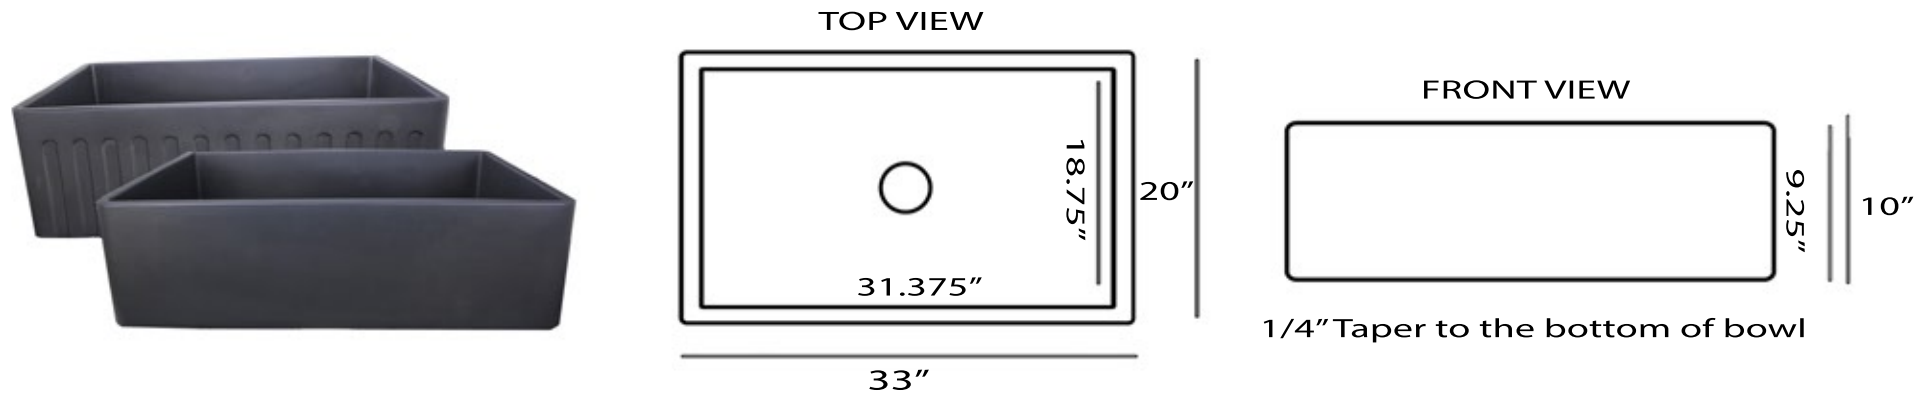

Vineyard Collection
Premium Fireclay Farmhouse Apron Sink

MODEL:
FCFS3320S-Concrete

Overall Dimensions	Large Bowl	Apron Height	Bowl Depth	Drain Dimensions
33 x 20 x 10"	31.375" x 18.75"	10"	9.25"	3.5" Opening

FEATURES

- Premium Fireclay Sink
- Drain is not included, may require extended flange/ferrule due to bottom thickness
- Made in Italy
- Limited Warranty

Please Be Advised

- (Nominal Dimensions*) Actual Dimensions may vary by 1/2"
- Template Not included
- Custom/Apron Cabinet Required- internal cradle to support sink
- Very Heavy 2 Person lift Recommended