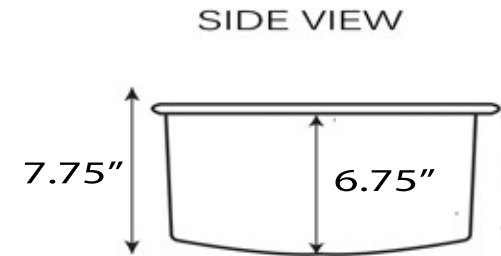

# Cape Collection

Premium Fireclay

Bar/Prep Undermount or Topmount Sink

MODEL:

**Hyannis-18**

Overall Dimensions	Interior Bowl	Bowl Depth	Bowl Height	Drain Diameter
17.5" Diameter	15" Diameter	6.75"	7.75"	3.5"

### Please Be Advised

- (Nominal Dimensions\*) Actual Dimensions may vary by 1/4"
- Template & Undermount Brackets Not included
- Product weight is 28 lbs
- Consult your installation professional for proper mounting hardware