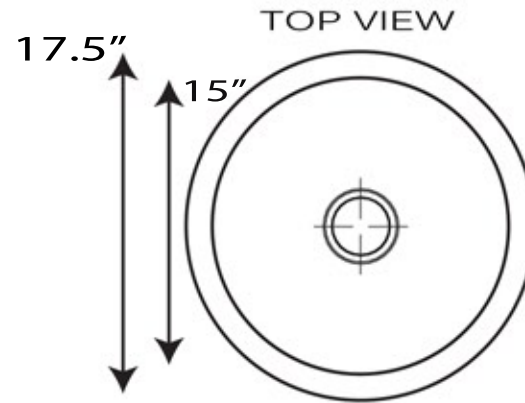

# Cape Collection

Premium Fireclay

Bar/Prep Undermount or Topmount Sink

MODEL:

**Hyannis-18**

Overall Dimensions	Interior Bowl	Bowl Depth	Bowl Height	Drain Diameter
17.5" Diameter	15" Diameter	6.75"	7.75"	3.5"

### Please Be Advised

- (Nominal Dimensions\*) Actual Dimensions may vary by 1/4"
- Template & Undermount Brackets Not included
- Product weight is 28 lbs
- Consult your installation professional for proper mounting hardware