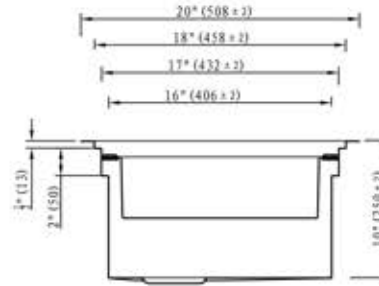

**Pro Series Collection**  
**Premium Stainless Steel**  
**Zero Radius Pro Undermount Kitchen Sink**

**MODEL:**  
**ZR-PS-3220-16**

**TOP VIEW**

**SIDE VIEW**

**FRONT VIEW**

Overall Dimensions	Interior Bowl	Interior Ledge Dimensions	Bowl Depth	Bottom Grid
32" X 20"	30" x 16"	30" x 16" 30" x 17"	10"	Rolling Mat

**FEATURES**

- Premium 304, 16 gauge Stainless Steel Kitchen Sink
- Colander Included, fits 16" ledge
- Deluxe Rolling Mat, fits 17" ledge
- Mat, Colander, Colander Drain and Grid Included
- 10" Bowl Depth
- Brushed Satin Finish
- Limited Lifetime Manufacturers Warranty
- Insulated to Reduce Condensation
- Rubber Padding is Applied for Noise Reduction