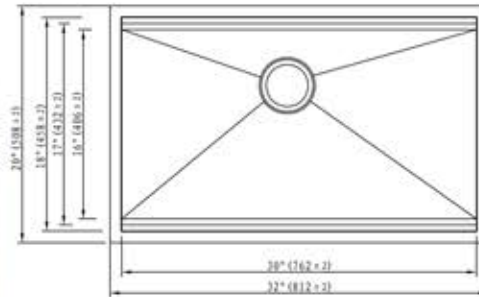

**Pro Series Collection**  
**Premium Stainless Steel**  
**Zero Radius Pro Undermount Kitchen Sink**

**MODEL:**  
**ZR-PS-3220-16**

**TOP VIEW**

**SIDE VIEW**

**FRONT VIEW**

Overall Dimensions	Interior Bowl	Interior Ledge Dimensions	Bowl Depth	Bottom Grid
32" X 20"	30" x 16"	30" x 16" 30" x 17"	10"	Rolling Mat

**FEATURES**

- Premium 304, 16 gauge Stainless Steel Kitchen Sink
- Colander Included, fits 16" ledge
- Deluxe Rolling Mat, fits 17" ledge
- Mat, Colander, Colander Drain and Grid Included
- 10" Bowl Depth
- Brushed Satin Finish
- Limited Lifetime Manufacturers Warranty
- Insulated to Reduce Condensation
- Rubber Padding is Applied for Noise Reduction