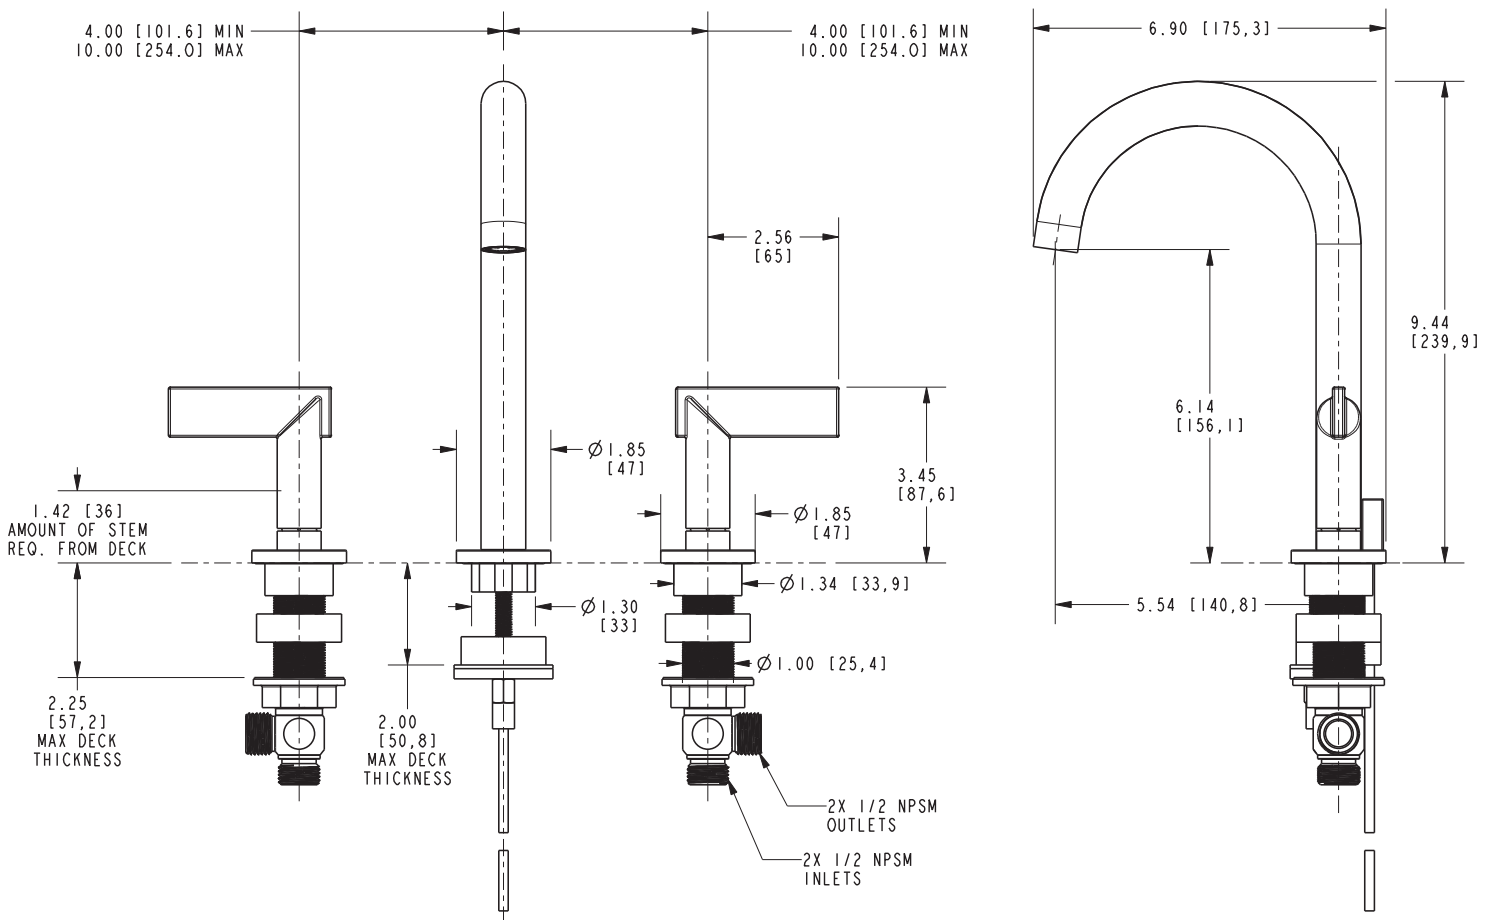

Features

- Solid brass construction
- Brass valve bodies
- Quarter-turn washerless ceramic disc valve cartridges
- Spout assembly with integral supply hoses
- Pop-up drain with tailpiece
- 6.14" (15.6 cm) spout height at outlet
- 5.54" (14.1 cm) spout reach (c-c)
- For 8" (20.3 cm) centers - Maximum 20" (50.8 cm)
- ADA Compliant
- 1.2 GPM (4.5 LPM) Max

Product Specification Add "Color / Finish" suffix to Model number, below.

The two-handle Widespread Lavatory Faucet shall be made of solid brass construction. Faucet shall incorporate a spout assembly with integral supply hoses and feature brass valve bodies with quarter-turn washerless ceramic disc valve cartridges. Faucet shall have a 1.2 gallon (4.5 liter) per minute maximum flow rate. Product shall be for 8" (20.3 cm) centers - Maximum 20" (50.8 cm). Product shall incorporate a 6.14" (15.6 cm) spout height at outlet and a 5.54" (14.1 cm) spout reach (c-c). Faucet shall include a pop-up drain with tailpiece and incorporate ADA compliant contemporary lever handles. Widespread Lavatory Faucet shall be Newport Brass Model 2480/____.

2480

PRODUCT DIMENSIONS *(Units are in inches)*

Product Dimensions are provided for reference only. For specific product installation guidelines, please reference the Installation Instructions of the product being installed.