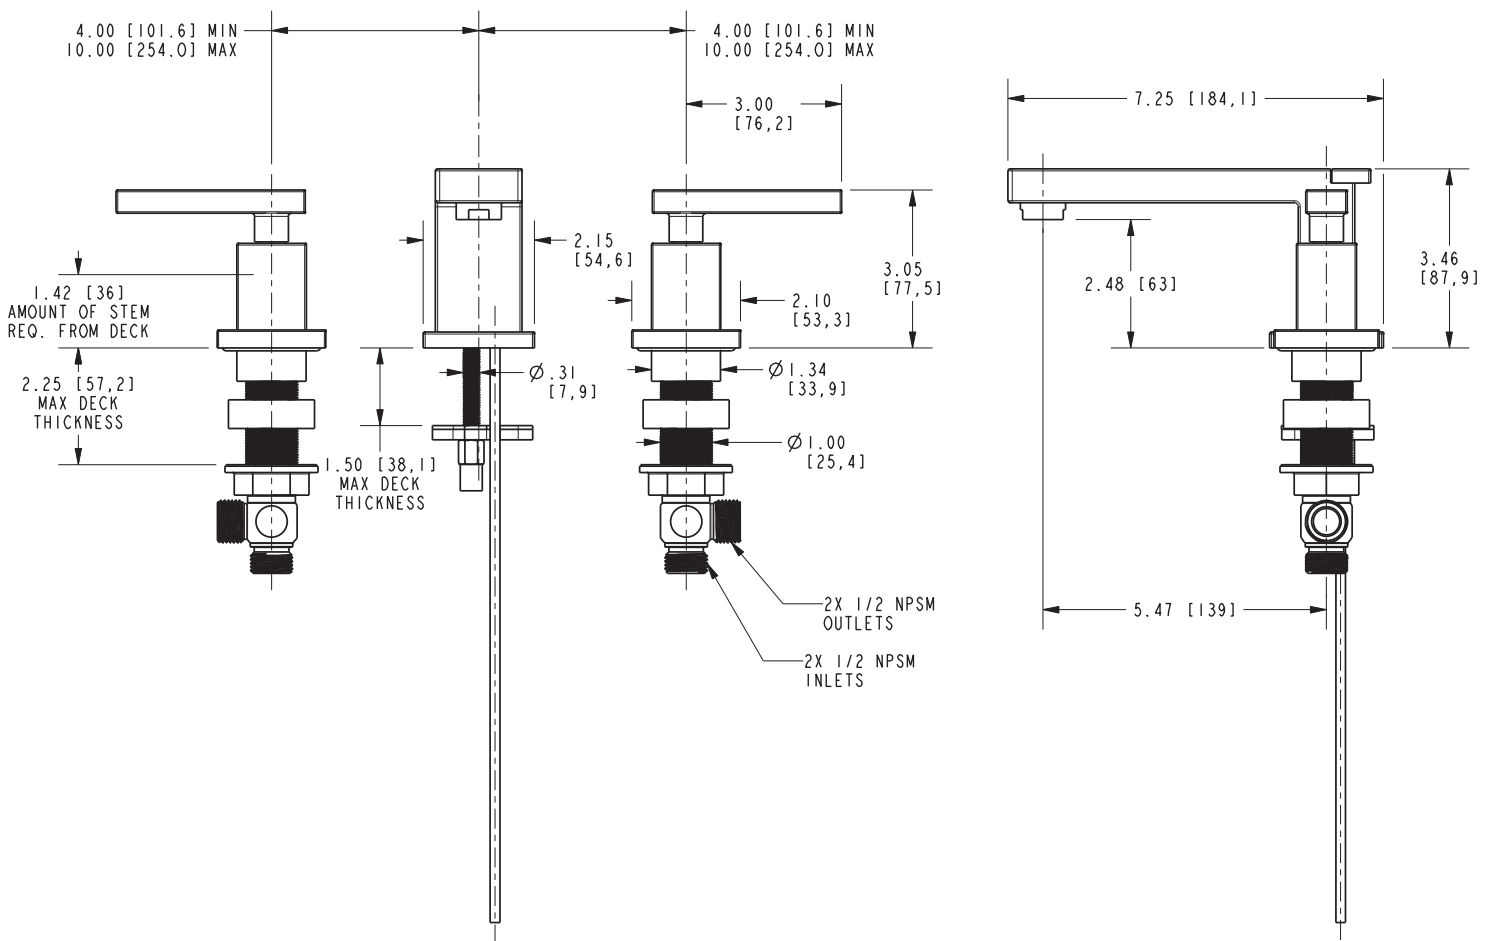

Features

- Solid brass construction
- Brass valve bodies
- Quarter-turn washerless ceramic disc valve cartridges
- Spout assembly with integral supply hoses
- Pop-up drain with tailpiece
- 2.48" (6.3 cm) spout height at outlet
- 5.47" (13.9 cm) spout reach (c-c)
- For 8" (20.3 cm) centers - Maximum 20" (50.8 cm)
- ADA Compliant
- 1.2 GPM (4.5 LPM) Max

Model	Description	Colors Finishes
2560	Widespread Lavatory Faucet	<input type="checkbox"/> 10B <input type="checkbox"/> 15 <input type="checkbox"/> 15S <input type="checkbox"/> 26 <input type="checkbox"/> Other

Product Specification Add "Color / Finish" suffix to Model number, below.

The two-handle Widespread Lavatory Faucet shall be made of solid brass construction. Faucet shall incorporate a spout assembly with integral supply hoses and feature brass valve bodies with quarter-turn washerless ceramic disc valve cartridges. Faucet shall have a 1.2 gallon (4.5 liter) per minute maximum flow rate. Product shall be for 8" (20.3 cm) centers - Maximum 20" (50.8 cm). Product shall incorporate a 2.48" (6.3 cm) spout height at outlet and a 5.47" (13.9 cm) spout reach (c-c).Faucet shall include a pop-up drain with tailpiece and incorporate ADA compliant contemporary lever handles. Widespread Lavatory Faucet shall be Newport Brass Model 2560/____ .

2560

PRODUCT DIMENSIONS *(Units are in inches)*

Product Dimensions are provided for reference only. For specific product installation guidelines, please reference the Installation Instructions of the product being installed.