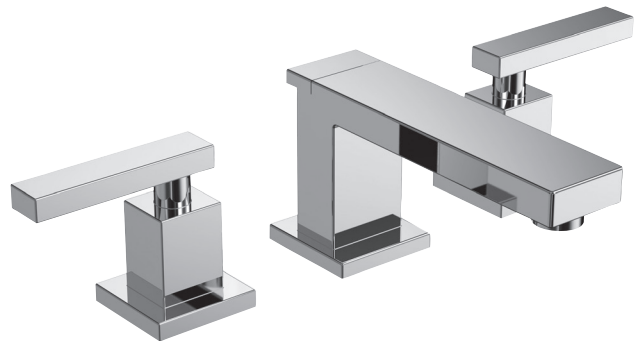

Features

- Solid brass construction
- Brass valve bodies
- Quarter-turn washerless ceramic disc valve cartridges
- Spout assembly with integral supply hoses
- Pop-up drain with tailpiece
- 2.48" (6.3 cm) spout height at outlet
- 5.47" (13.9 cm) spout reach (c-c)
- For 8" (20.3 cm) centers - Maximum 20" (50.8 cm)
- ADA Compliant
- 1.2 GPM (4.5 LPM) Max

Colors / Finishes

- 10B: Oil Rubbed Bronze
- 15: Polished Nickel
- 15S: Satin Nickel - PVD
- 26: Polished Chrome
- Other: Refer to the Newport Brass catalog for additional color/finish options.

Specified Model

Model	Description	Colors Finishes
2560	Widespread Lavatory Faucet	<input type="checkbox"/> 10B <input type="checkbox"/> 15 <input type="checkbox"/> 15S <input type="checkbox"/> 26 <input type="checkbox"/> Other

Product Specification Add "Color / Finish" suffix to Model number, below.

The two-handle Widespread Lavatory Faucet shall be made of solid brass construction. Faucet shall incorporate a spout assembly with integral supply hoses and feature brass valve bodies with quarter-turn washerless ceramic disc valve cartridges. Faucet shall have a 1.2 gallon (4.5 liter) per minute maximum flow rate. Product shall be for 8" (20.3 cm) centers - Maximum 20" (50.8 cm). Product shall incorporate a 2.48" (6.3 cm) spout height at outlet and a 5.47" (13.9 cm) spout reach (c-c).Faucet shall include a pop-up drain with tailpiece and incorporate ADA compliant contemporary lever handles. Widespread Lavatory Faucet shall be Newport Brass Model 2560/____ .