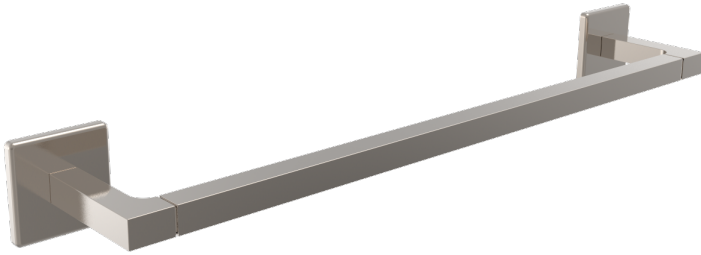

TECHNICAL DETAILS

ADA Compliance: No
 Installation Type: Wall Mounted
 Primary Material: Brass

PRODUCT FEATURES

- Style: Contemporary
- Collection: Mix

CODES & STANDARDS

WARRANTY

Mechanical Warranty: 10 Years from date of purchase.
 finish warranty: see catalog for further information.