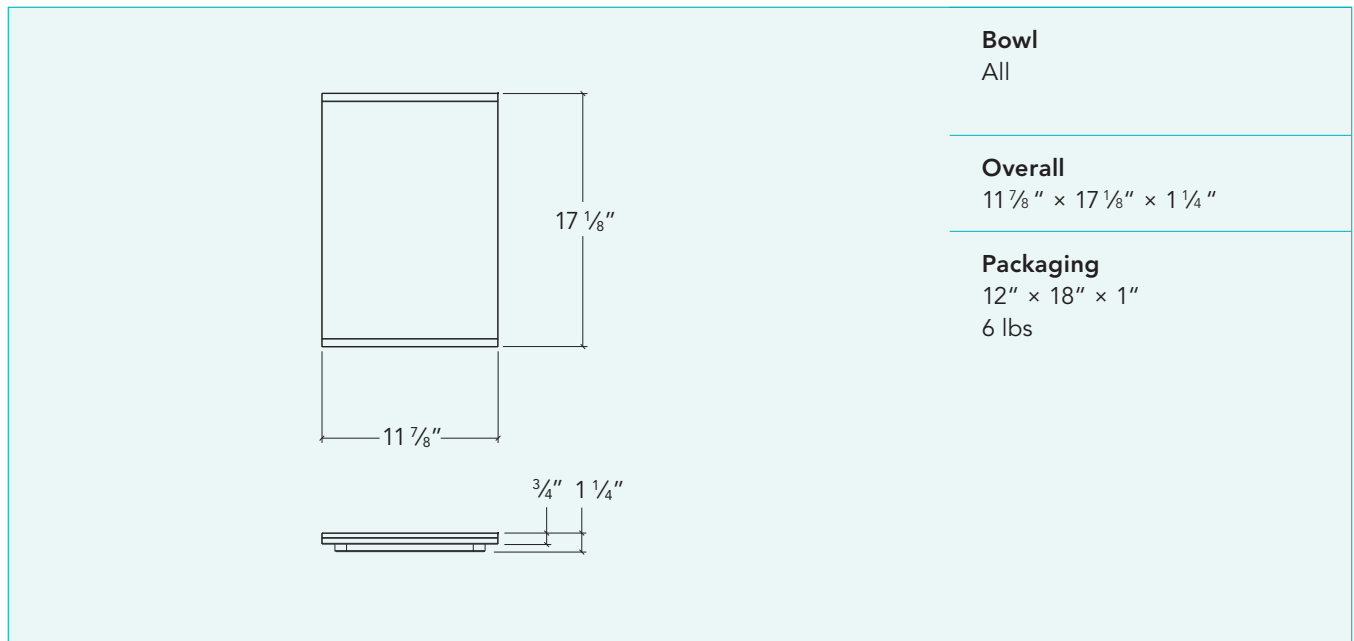

IH-BA-16-MA

Prolnox H0 + H75

Wood cutting board

For stainless steel kitchen sink

Features and benefits

- 100% hard rock maple
- Rubbed oil finish
- Edge grain construction
- Sits directly over the sink
- Safe for all food preparation