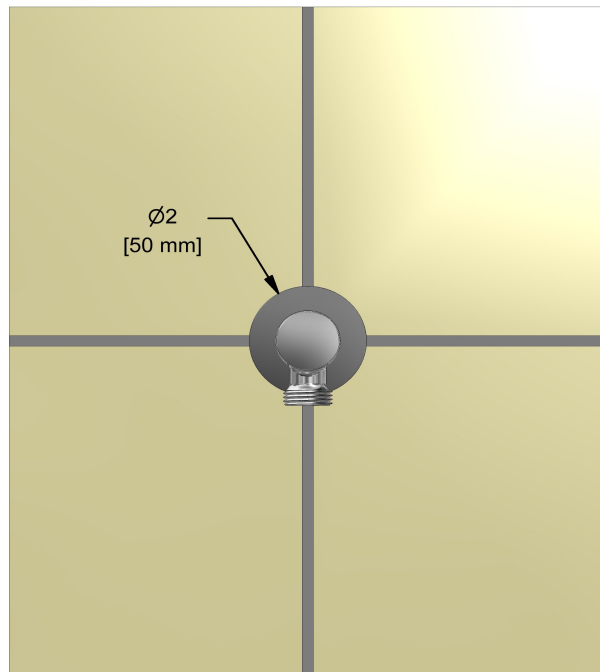

Elbow supply
710

Specifications

Descriptions

- ½" inlet female NPT
- Adjustable depth
- ½" outlet male

Available colors

- C : Chrome
- BN : Brushed Nickel (PVD)
- PN : Polished Nickel (PVD)

Sizes, models and finishes may differ from those presented.