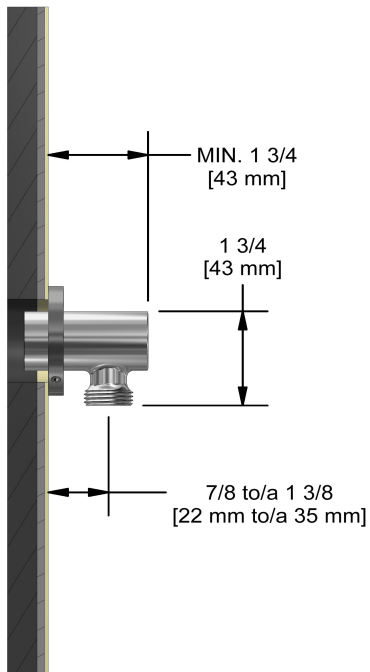

Elbow supply
710

Specifications

Descriptions

- ½" inlet female NPT
- Adjustable depth
- ½" outlet male

Available colors

- C : Chrome
- BN : Brushed Nickel (PVD)
- PN : Polished Nickel (PVD)

Sizes, models and finishes may differ from those presented.