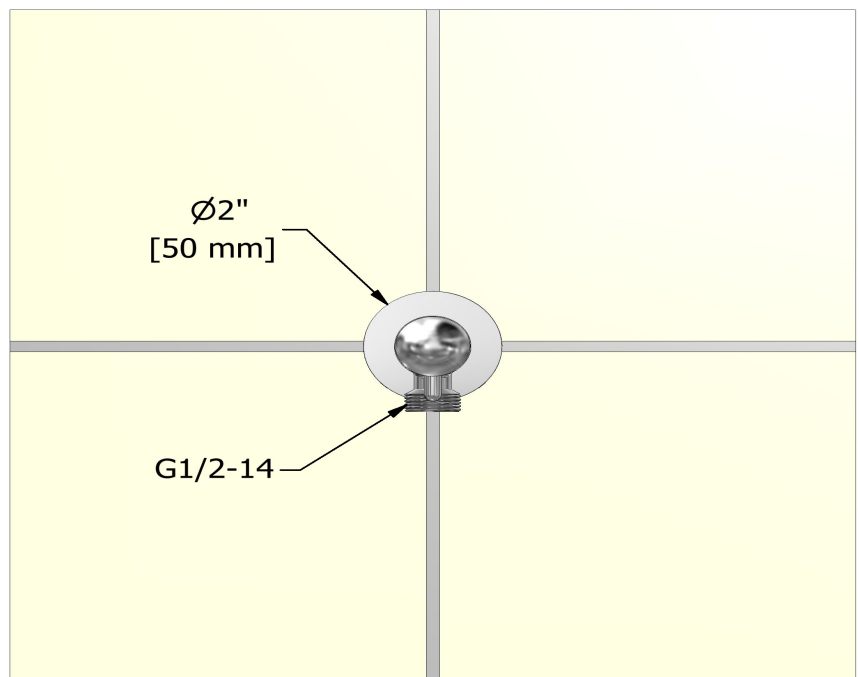

Elbow supply with shut-off valve
780

Specifications

Descriptions

- Ceramic cartridge
- Adjustable depth
- 1/2" outlet male
- 1/2" inlet female NPT

Available colors

- C : Chrome
- BN : Brushed Nickel (PVD)
- PN : Polished Nickel (PVD)

Certifications

- CSA B125.1
- ASME A112.18.1
- CMR248 Approval

cUPC®

Sizes, models and finishes may differ from those presented.

Warranty

This **Riobel Inc.** product you have purchased carries a Limited Lifetime Warranty on the chrome, PVD finish, blacks and all working parts and is guaranteed from the initial purchase date against all manufacturing defects. All other finishes, including plastic components, are guaranteed for one year. All electric and/or electronic parts are covered by a 5-year limited warranty.