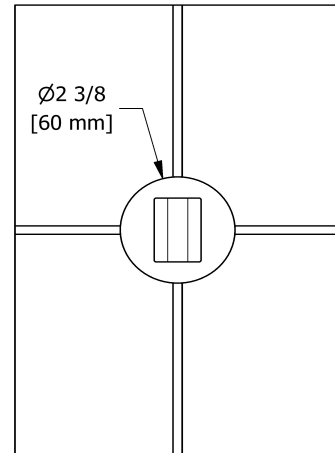

Sizes, models and finishes may differ from those presented.

Warranty

This **Riobel Inc.** product you have purchased carries a Limited Lifetime Warranty on the chrome, PVD finish, blacks and all working parts and is guaranteed from the initial purchase date against all manufacturing defects. All other finishes, including plastic components, are guaranteed for one year. All electric and/or electronic parts are covered by a 5-year limited warranty.

Customer Service

Ontario, West Canada : 888-287-5354 Quebec, Maritimes, United States : 866-473-8442

2020.06.12