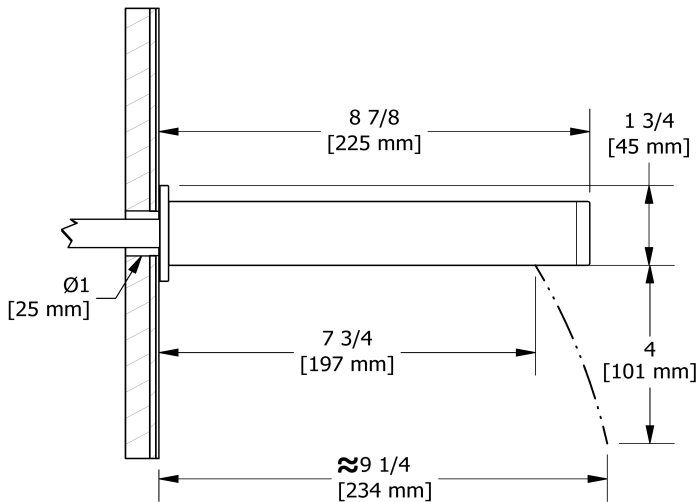

Sizes, models and finishes may differ from those presented.

Warranty

This **Riobel Inc.** product you have purchased carries a Limited Lifetime Warranty on the chrome, PVD finish, blacks and all working parts and is guaranteed from the initial purchase date against all manufacturing defects. All other finishes, including plastic components, are guaranteed for one year. All electric and/or electronic parts are covered by a 5-year limited warranty.

Customer Service

Ontario, West Canada : 888-287-5354 Quebec, Maritimes, United States : 866-473-8442

2020.06.12