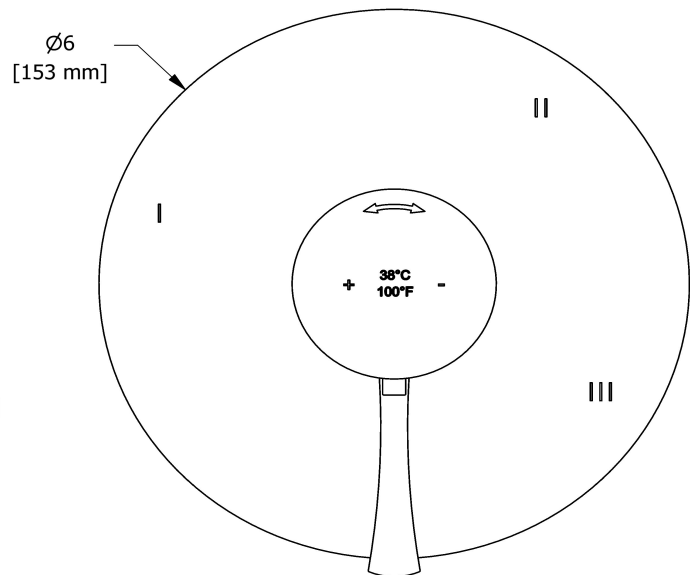

Sizes, models and finishes may differ from those presented.

Warranty

This **Riobel Inc.** product you have purchased carries a Limited Lifetime Warranty on the chrome, PVD finish, blacks and all working parts and is guaranteed from the initial purchase date against all manufacturing defects. All other finishes, including plastic components, are guaranteed for one year. All electric and/or electronic parts are covered by a 5-year limited warranty.

Customer Service

Ontario, West Canada : 888-287-5354 Quebec, Maritimes, United States : 866-473-8442