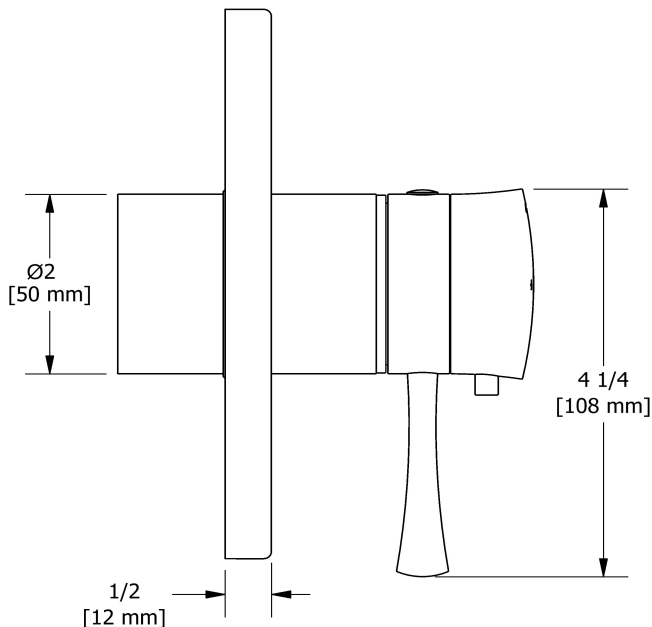

Sizes, models and finishes may differ from those presented.

Warranty

This **Riobel Inc.** product you have purchased carries a Limited Lifetime Warranty on the chrome, PVD finish, blacks and all working parts and is guaranteed from the initial purchase date against all manufacturing defects. All other finishes, including plastic components, are guaranteed for one year. All electric and/or electronic parts are covered by a 5-year limited warranty.

Customer Service

Ontario, West Canada : 888-287-5354 Quebec, Maritimes, United States : 866-473-8442