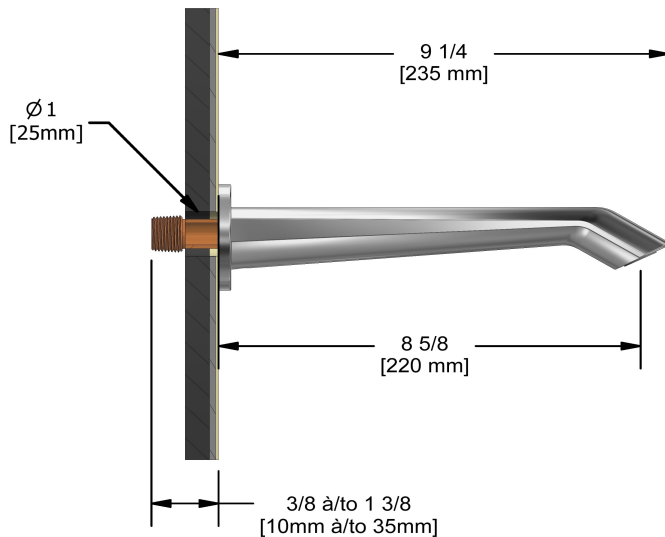

Wall-mount tub spout
VY80

cUPC®

Specifications

Descriptions

- ½" inlet male NPT
- Brass

Available colors

- C : Chrome

Certifications

- CSA B125.1
- ASME A112.18.1
- CMR248 Approval

Sizes, models and finishes may differ from thoses presented.

Warranty

This **Riobel Inc.** product you have purchased carries a Limited Lifetime Warranty on the chrome, PVD finish, blacks and all working parts and is guaranteed from the initial purchase date against all manufacturing defects. All other finishes, including plastic components, are guaranteed for one year. All electric and/or electronic parts are covered by a 5-year limited warranty.