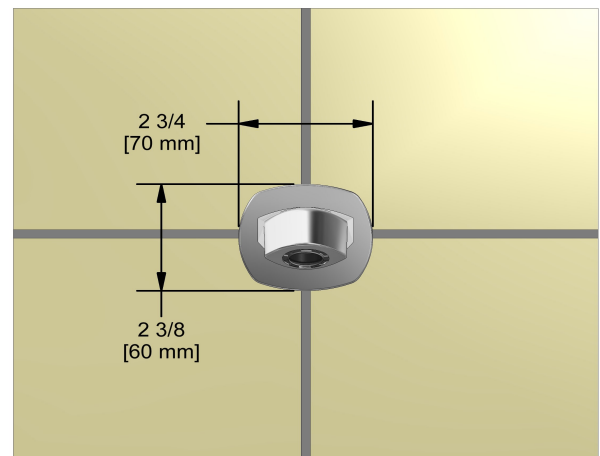

Sizes, models and finishes may differ from thoses presented.

Warranty

This **Riobel Inc.** product you have purchased carries a Limited Lifetime Warranty on the chrome, PVD finish, blacks and all working parts and is guaranteed from the initial purchase date against all manufacturing defects. All other finishes, including plastic components, are guaranteed for one year. All electric and/or electronic parts are covered by a 5-year limited warranty.

Customer Service

Ontario, West Canada : 888-287-5354 Quebec, Maritimes, United States : 866-473-8442

2020.06.12