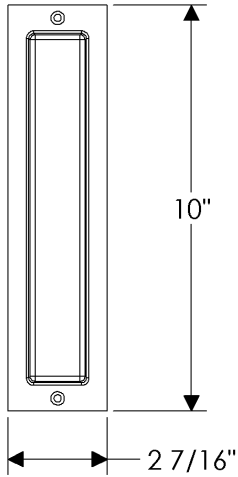

Metro Lift & Slide Set

FP210

E241