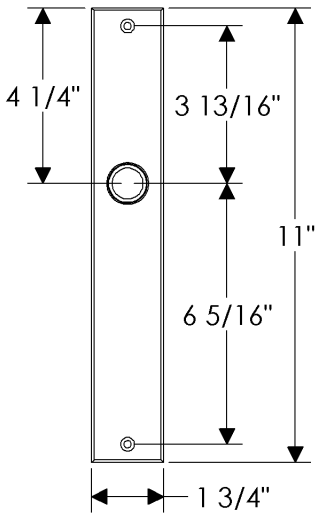

Metro Lift & Slide Set

FP210

E241