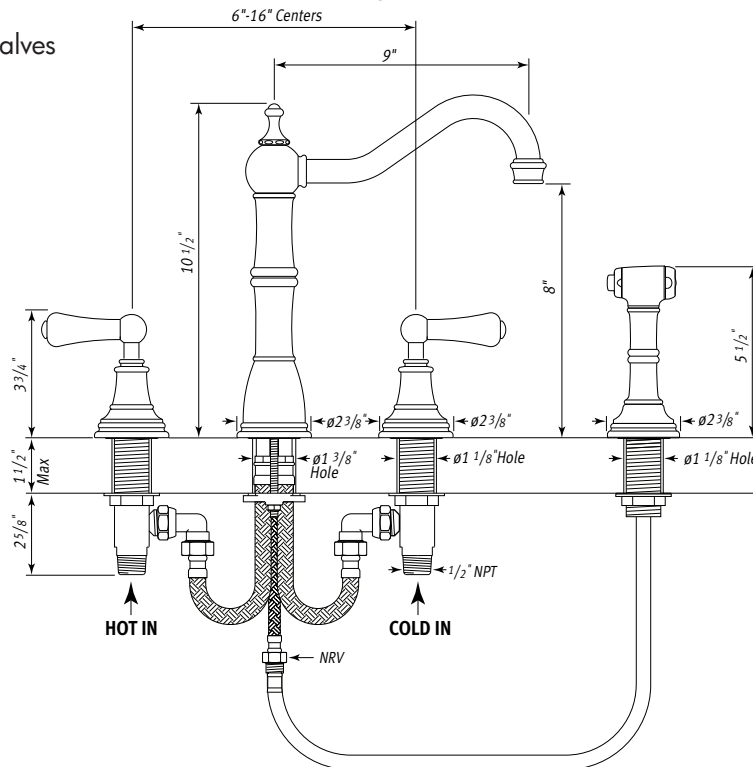

Four Hole Kitchen Faucet with Metal Levers & Sidespray

ROHL Perrin & Rowe Kitchen

U.4776L*

FEATURES

- Sidespray insulated brass
- Metal Levers
- 1/2" M NPT supplies
- 10 1/2" spout height
- 9" spout reach
- Swivel spout
- 1/4-turn ceramic disc valves

COLORS/FINISHES

- Polished Chrome
- Polished Nickel
- Satin Nickel
- Inca Brass
- English Bronze

WARRANTY

- Limited Lifetime

* For CA/VT, place a "-2" at end of model number for code compliant product. (Example A3608LMAPC-2)