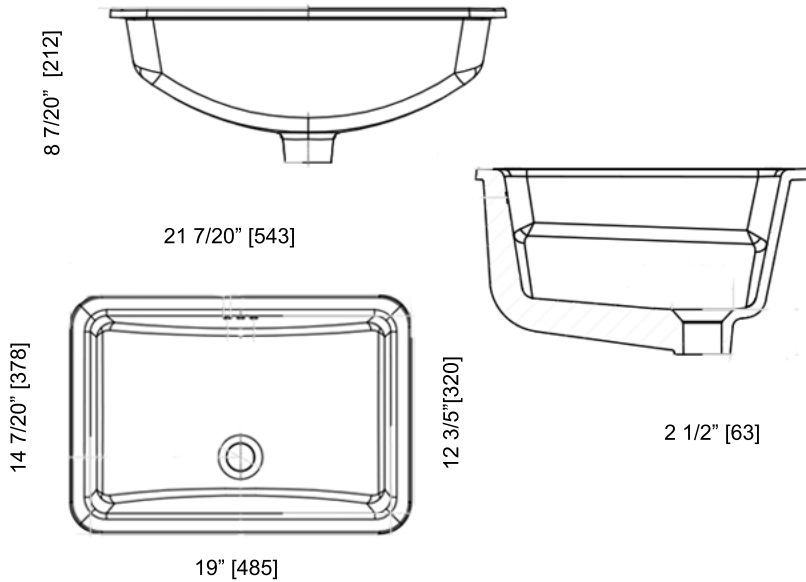

STUDIOLUX

SLS800

Rectangular Undermount Sink

ADA

FEATURES

Dimensions	L 21 7/20 x W 14 7/20 x H 8 7/20"
Weight	25 lbs
Material Finish	Virteous China
Color	White

CODES AND STANDARDS

ASME A112.19.2-2015/CSA B45.16-15

DETAILS

This white undercounter sink will seamlessly blend into your countertop to provide an elegant and versatile addition to your bathroom.

All drawings contain the necessary measurements which are subject to standard tolerances. They are stated in inches and are non-binding. Exact measurements in particular for customized installation scenarios