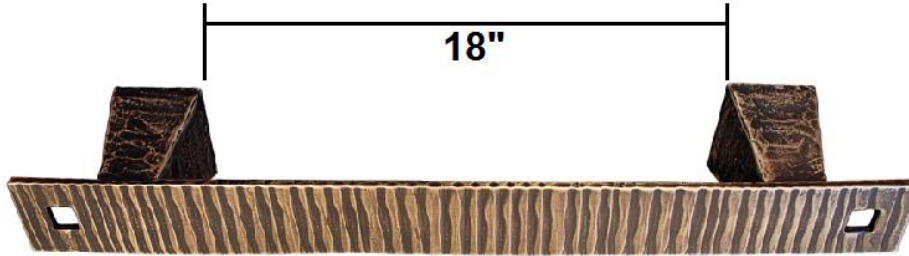

PRODUCT SPECIFICATIONS

Aug 2014

Cixx Towel Bars
CX-ACC-TB

- 2-1/4" from wall to inside of bar
- 2-1/2" overall projection from wall
- Overall length is 6" longer than above dimensions
- Mounting hardware included
