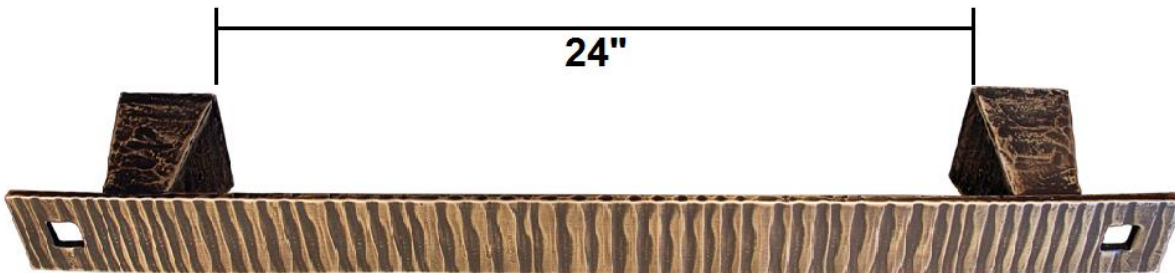

PRODUCT SPECIFICATIONS

Aug 2014

Cixx Towel Bars
CX-ACC-TB

- 2-1/4" from wall to inside of bar
- 2-1/2" overall projection from wall
- Overall length is 6" longer than above dimensions
- Mounting hardware included
