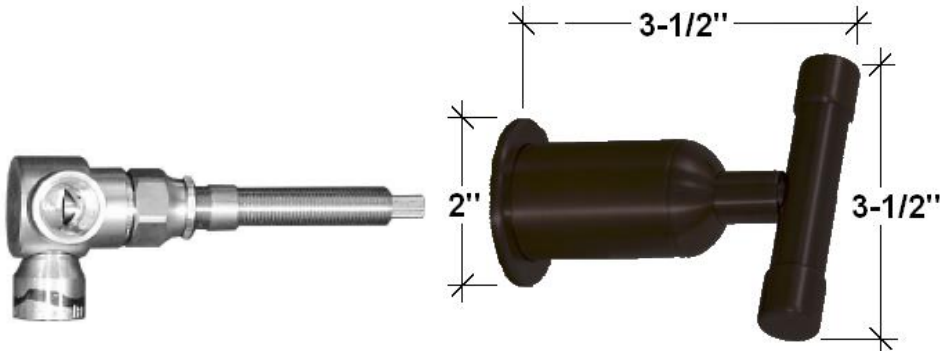

# PRODUCT SPECIFICATIONS

Wherever Tub Filler with Waterfall Spout  
WE-RTF-WM-WF

Jan 2014

TRIM RING

1/2" NPT  
NIPPLE ADAPTER

- ADA Compliant
- Offset and Cross handles available
- Custom sizes and finishes available

Connection	1/2" NPT
Valve	1/2" Ceramic
GPM	7-10