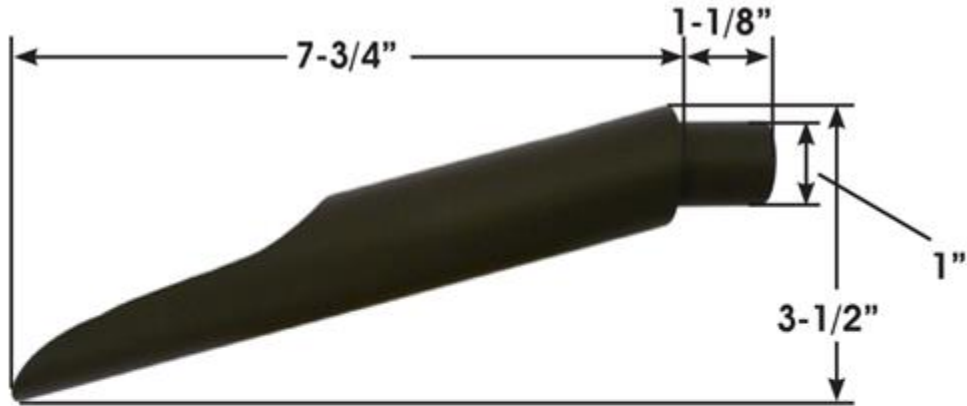

# PRODUCT SPECIFICATIONS

Wherever Tub Filler with Waterfall Spout  
WE-RTF-WM-WF

Jan 2014

TRIM RING

1/2" NPT  
NIPPLE ADAPTER

- ADA Compliant
- Offset and Cross handles available
- Custom sizes and finishes available

Connection	1/2" NPT
Valve	1/2" Ceramic
GPM	7-10