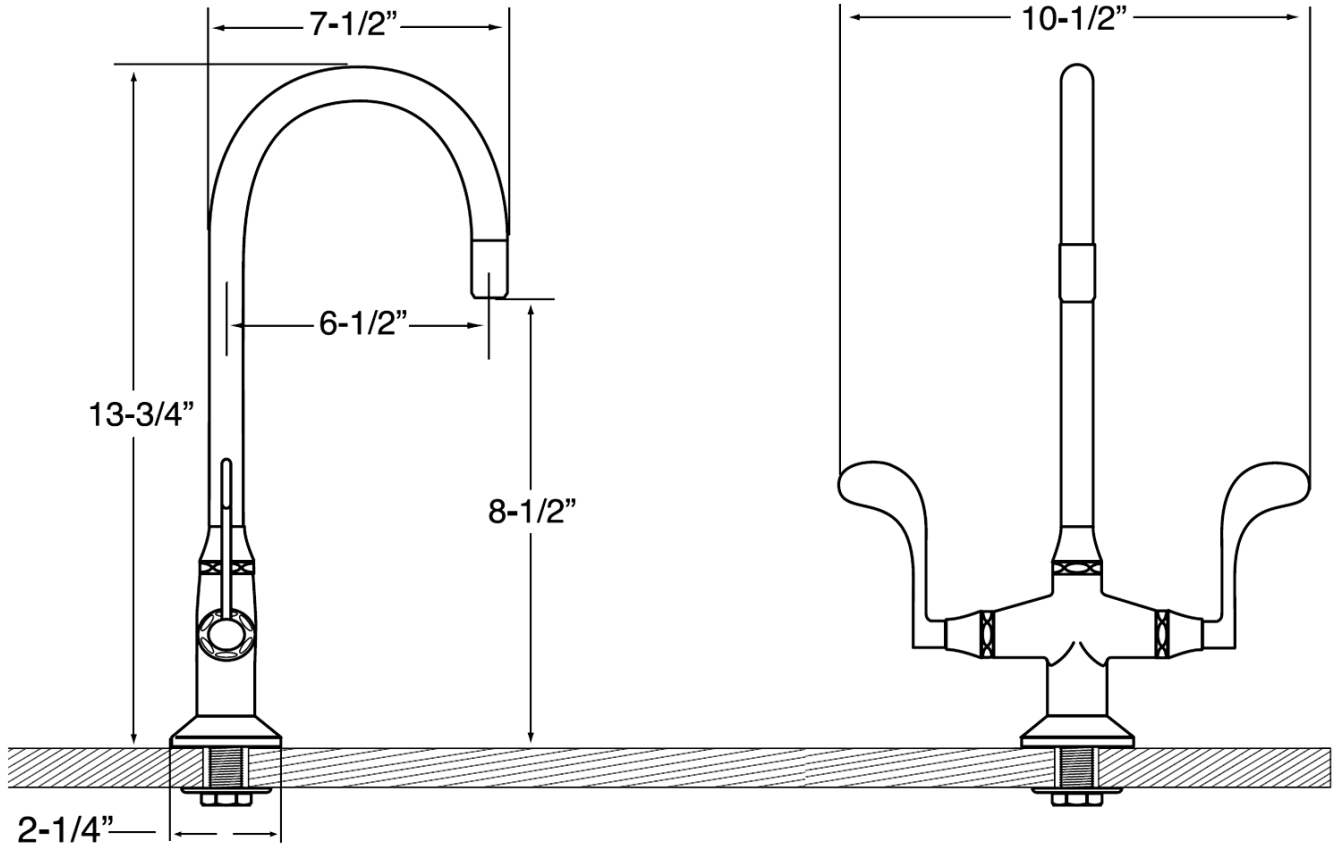

## Wingnut Deck Faucet with Swiveling Gooseneck Spout

WN-GN-SW

Jan 2014

- ADA Compliant
- Allow a 1-1/8" hole for mounting
- Custom finishes available

Connection	3/8" Compression
Valve	1/2" Ceramic
GPM	1.5