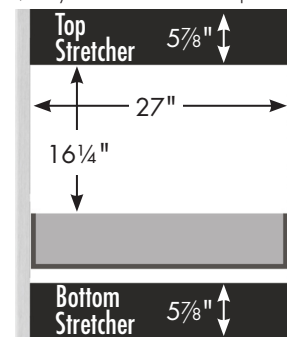

Adjustable/removable shelf under basin behind doors

Vanity back clear openings for plumbing (may need to cut adjustable shelf)

**30" Ravenna Vanity**  
**No Side Drawers**  
 30" wide  
 34½" tall  
 21" or 18" front-to-back