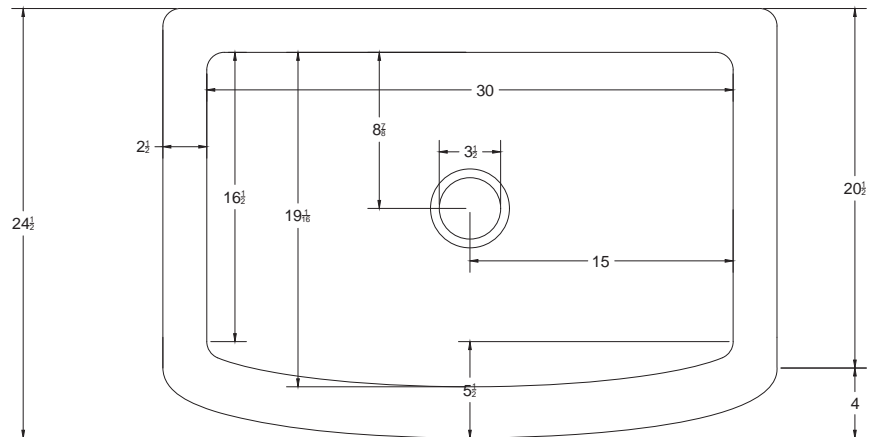

Quintana Farmhouse Sink

THOMPSON
TRADERS

Item: KCKS33

- Handcrafted Copper and Brass in Burnished Nickel and Satin Brass
- Satin Brass is a Living Finish and Burnished Nickel is a Lifetime Finish
- Available in Custom Sizes
- Easy to Clean and Maintain
- Limited Lifetime Warranty
- Comes with Coordinating Drain
- Dimensions: 35" L x 24½" W x 9½" D