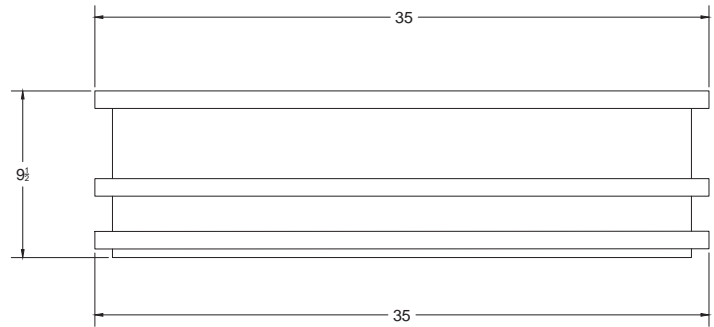

Quintana Farmhouse Sink

THOMPSON
TRADERS

Item: KCKS33

- Handcrafted Copper and Brass in Burnished Nickel and Satin Brass
- Satin Brass is a Living Finish and Burnished Nickel is a Lifetime Finish
- Available in Custom Sizes
- Easy to Clean and Maintain
- Limited Lifetime Warranty
- Comes with Coordinating Drain
- Dimensions: 35" L x 24½" W x 9½" D