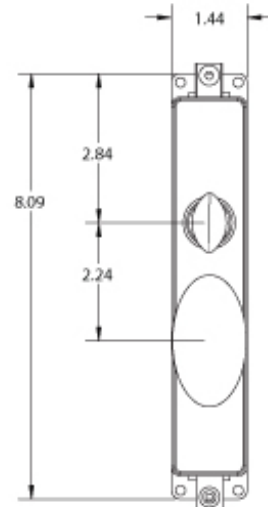

Locking Cremone Bolt and Cremone Dummy Trim

- Solid Forged Brass
 - Hand Polished
 - Perfect for French Doors and Windows
 - Bolts can be used with any Eric Morris & Company Knob or Lever.
 - Locking Cremone Bolts lock from the exterior. Any appropriate Eric Morris & Company trim can be used on the outside.
 - Dummy (Non-Functioning) Trim is Available
 - Knobs, Levers and Trim Must be Ordered Separately
- Item #2700