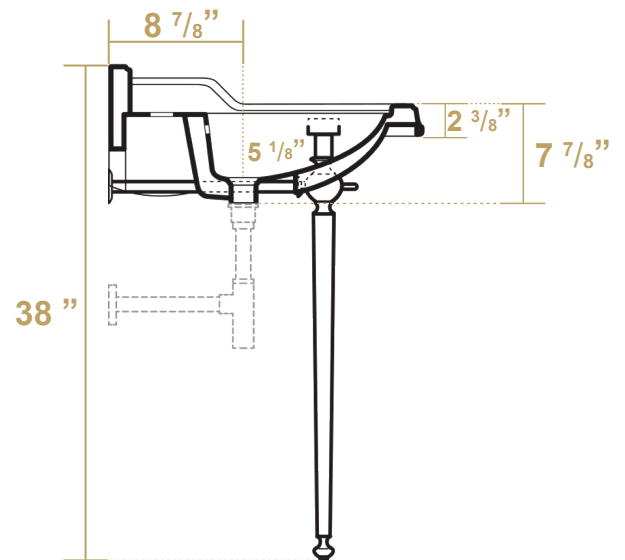

B-AR864-ARCG1

Overall Dimensions

35" x 22 3/4" x 38"

Inside Bowl Dimensions

20" x 13 5/8" x 5 1/8"

Available Hole Drill Options

Single Hole: B-AR864-ARCG1

Three Hole: B-AR864-ARCG1-3