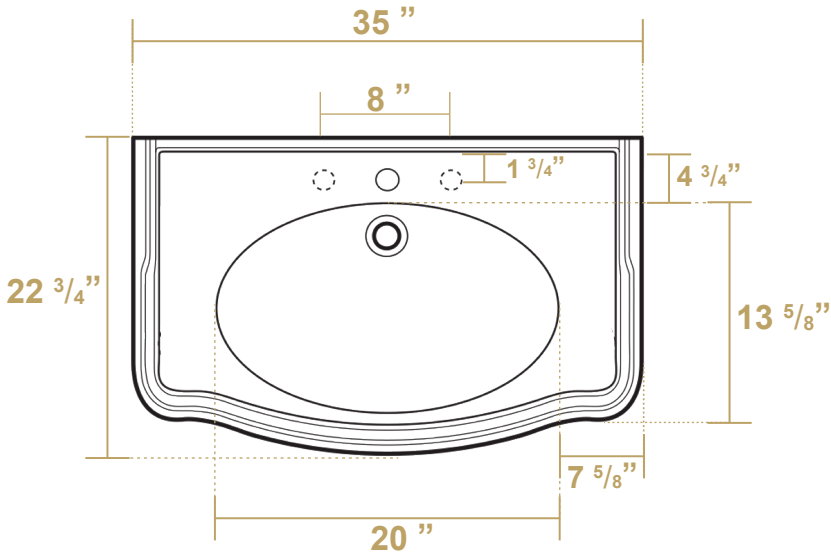

B-AR864-ARCG1

Overall Dimensions

35" x 22 3/4" x 38"

Inside Bowl Dimensions

20" x 13 5/8" x 5 1/8"

Available Hole Drill Options

Single Hole: B-AR864-ARCG1

Three Hole: B-AR864-ARCG1-3