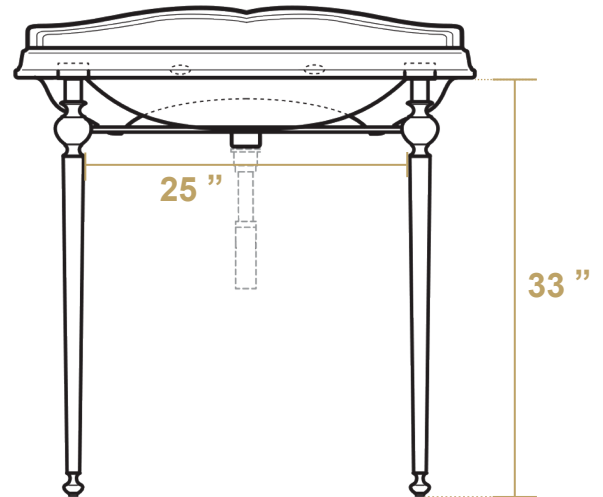

B-AR864-ARCG1

Overall Dimensions

35" x 22 3/4" x 38"

Inside Bowl Dimensions

20" x 13 5/8" x 5 1/8"

Available Hole Drill Options

Single Hole: B-AR864-ARCG1

Three Hole: B-AR864-ARCG1-3