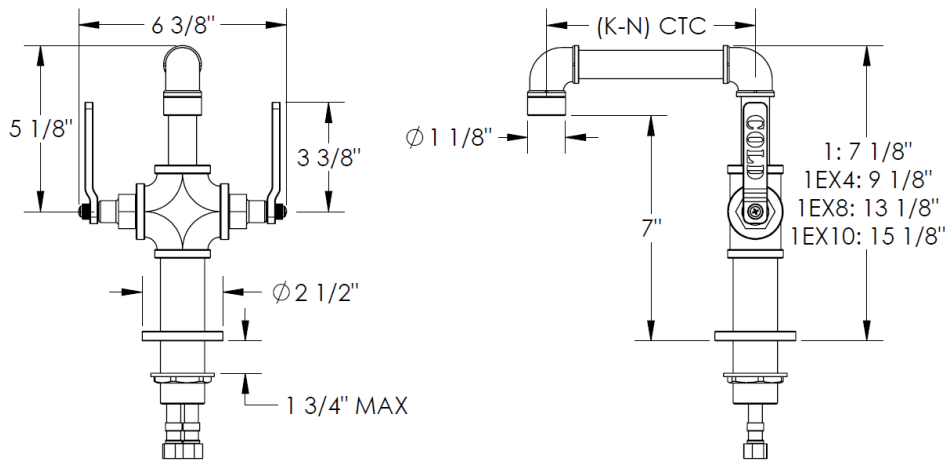

### Specifications:

ITEM NO.	PART NUMBER	QTY.
2	SS-502-CTRG	2
7	38-2.3-ESC	2
8	EV4-LVR-C2	1
9	EV4-POST-CAP	2
10	CR-PHMS 0.164-32x0.375x0.375-N	2
11	EV4-LVR-H2	1
12	38-1-SPT-BASE	1
13	38-1-CRSS-BODY-ASSY	1
15	SPPLY-HOSE-3-8COMP	2
16	SS-DMV1.3-NUT	1
17	NEOPERL CACHE AERATOR	1
18	AS568 - 029	1

\*PART SHOWN IS FOR 38-1EX4 CONFIGURATION. APPEARANCE OF PART MAY VARY BASED ON MODEL NUMBER REQUESTED.

<b>K=5.5"</b>
<b>L=6.5"</b>
<b>M=7.5"</b>
<b>N=8.5"</b>