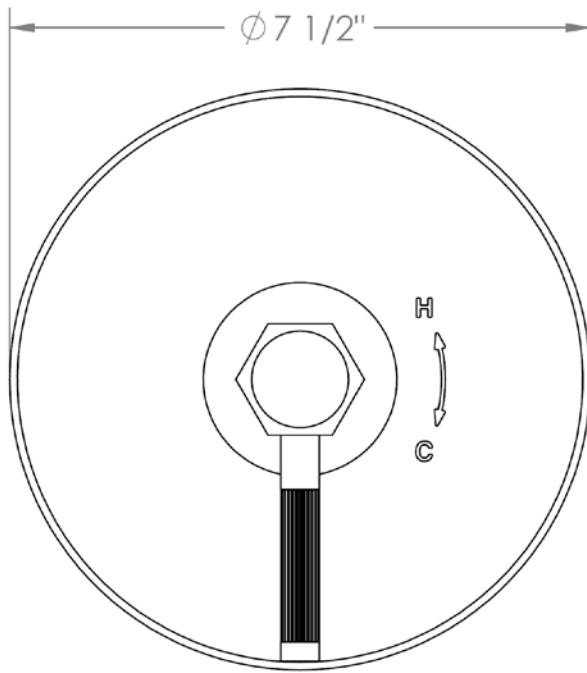

**111-P80-SP4**

Trim Kit for Pressure Balance Valve

For use with SS-PB75 pressure balance valve

**WATERMARK** DESIGNS 4/4/2018