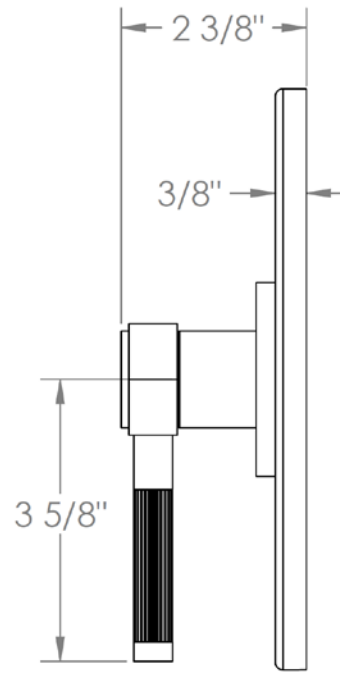

**111-P80-SP4**

Trim Kit for Pressure Balance Valve

For use with SS-PB75 pressure balance valve

**WATERMARK** DESIGNS 4/4/2018