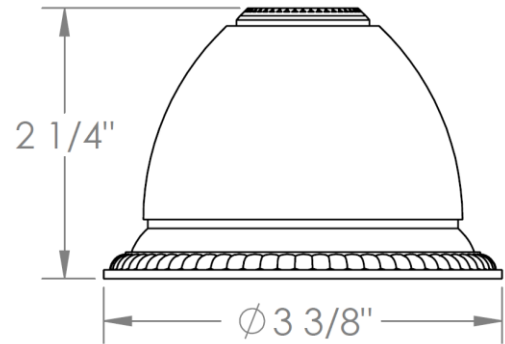

ESCUTCHEON TRIM OPTIONS

AA - VENICE

BB - GENOA

CC - POMPEI

DD - NAPLES