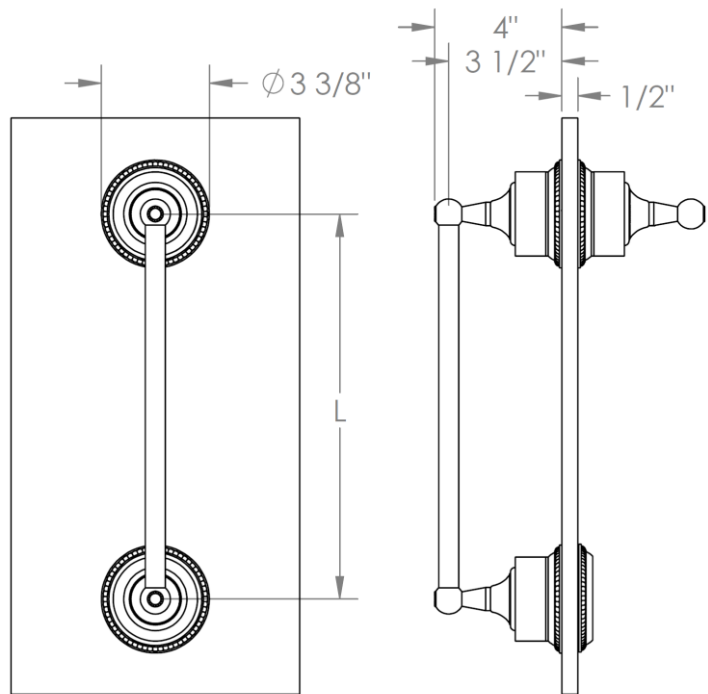

180-0.1-SDP

Glass Mounted Shower Door Pull with Knob and Hook

For use with 1/2" thick glass with $\text{Ø}1/2"$ holes

Venetian Collection

MODEL NO.	DIMENSION OF L
180-0.1-6SDP	6"
180-0.1-12SDP	12"
180-0.1-18SDP	18"
180-0.1A-SDP	24"