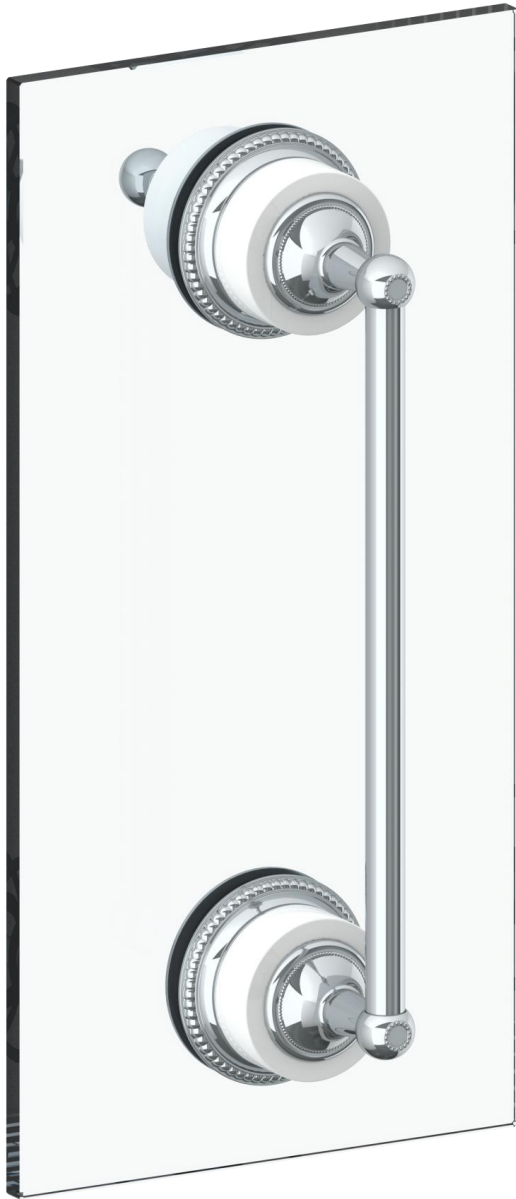

180-0.1-SDP

Glass Mounted Shower Door Pull with Knob and Hook

For use with 1/2" thick glass with $\text{Ø}1/2"$ holes

Venetian Collection

MODEL NO.	DIMENSION OF L
180-0.1-6SDP	6"
180-0.1-12SDP	12"
180-0.1-18SDP	18"
180-0.1A-SDP	24"

ESCUTCHEON TRIM OPTIONS

AA - VENICE

BB - GENOA

CC - POMPEI

DD - NAPLES