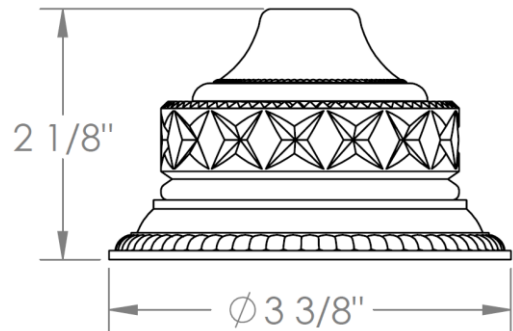

ESCUTCHEON TRIM OPTIONS

AA - VENICE

BB - GENOA

DD - NAPLES