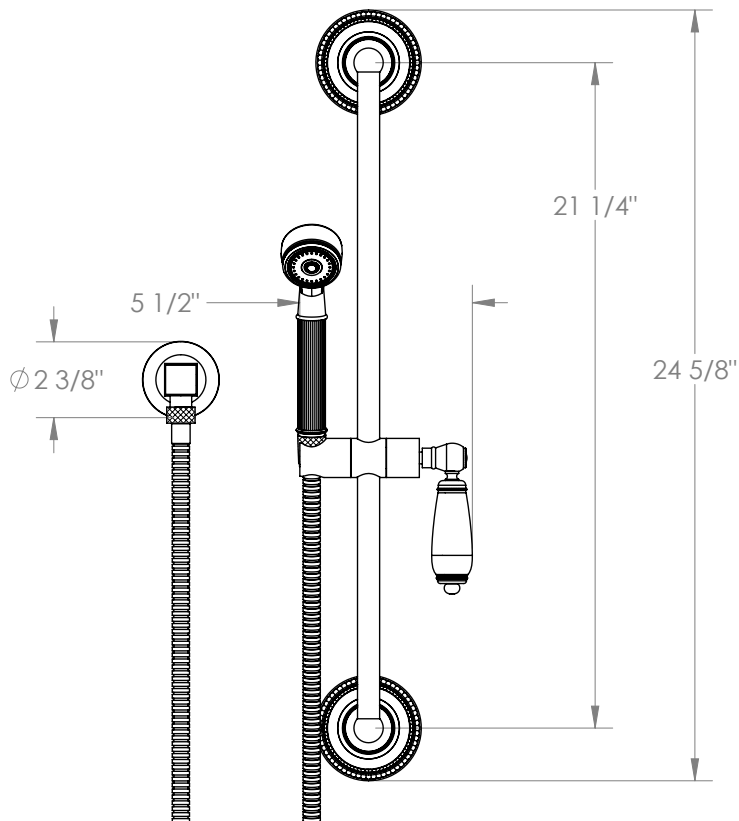

WATERMARK

BROOKLYN, NEW YORK

Venetian 180-HSPB1-DD Positioning Bar Shower Kit with Hand Shower

- Handshower Flow Rate: 1.75 GPM
- Slide bar features an adjustable shower holder that can be set along length of bar and can be set at angle up to 45°
- Hose Length: 69"
- Includes two backflow preventers- one in the hand shower and one in the wall elbow

Includes The Following Components:

- Shower Positioning Bar: 180-6524
- Hand Shower: SH-S1000A1
- Wall Elbow: ELB-6001
- Shower Hose: DS-4079

Available in all finishes shown on the [Watermark Designs website](http://www.watermark-designs.com)

Meets the applicable requirements of ASME A112.18.1-2005/CSA B125.1-05, entitled "Plumbing Supply Fittings".

Watermark Designs reserves the right to make revisions without notice to produce specifications. All product dimensions are nominal.