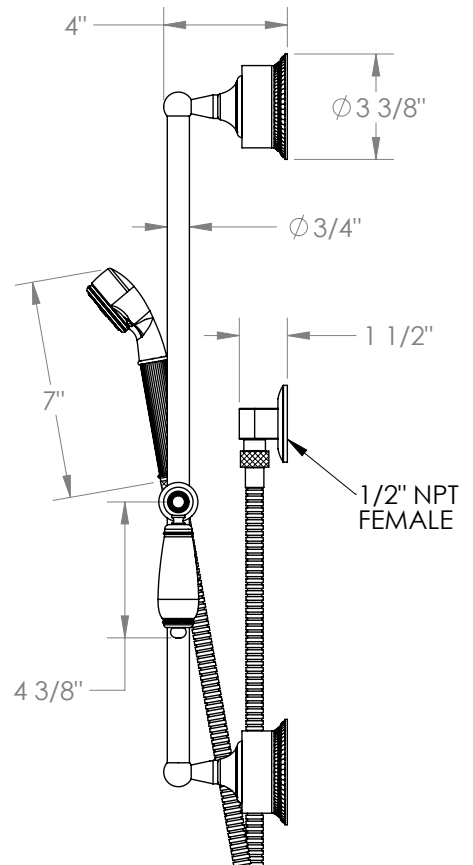

WATERMARK

BROOKLYN, NEW YORK

Venetian 180-HSPB1-DD Positioning Bar Shower Kit with Hand Shower

- Handshower Flow Rate: 1.75 GPM
- Slide bar features an adjustable shower holder that can be set along length of bar and can be set at angle up to 45°
- Hose Length: 69"
- Includes two backflow preventers- one in the hand shower and one in the wall elbow

Includes The Following Components:

- Shower Positioning Bar: 180-6524
- Hand Shower: SH-S1000A1
- Wall Elbow: ELB-6001
- Shower Hose: DS-4079

Available in all finishes shown on the [Watermark Designs website](http://www.watermark-designs.com)

Meets the applicable requirements of ASME A112.18.1-2005/CSA B125.1-05, entitled "Plumbing Supply Fittings".

Watermark Designs reserves the right to make revisions without notice to produce specifications. All product dimensions are nominal.