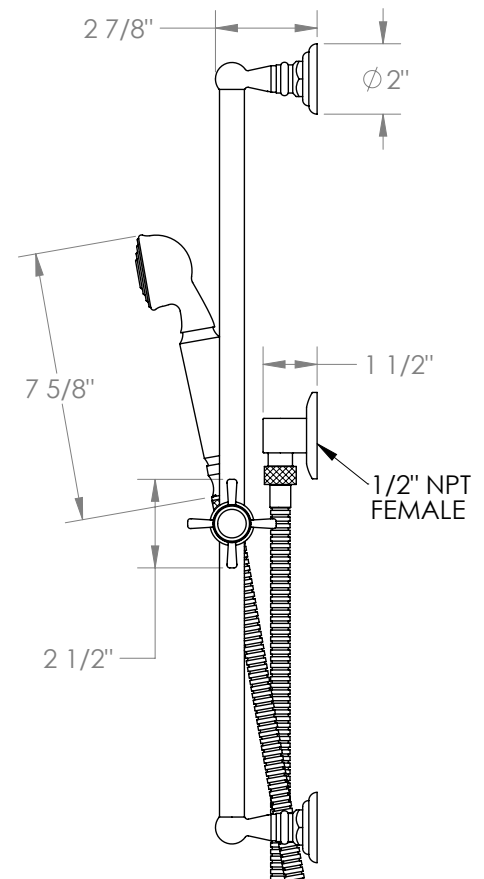

WATERMARK

BROOKLYN, NEW YORK

Paris

206-HSPB1-S1

Positioning Bar Shower Kit with Hand Shower

- Handshower Flow Rate: 1.75 GPM
- Slide bar features an adjustable shower holder that can be set along length of bar and can be set at angle up to 45°
- Hose Length: 69"
- Includes two backflow preventers- one in the hand shower and one in the wall elbow

Includes The Following Components:

- Shower Positioning Bar: 321-6524
- Hand Shower: SH-S525B
- Wall Elbow: ELB-6001
- Shower Hose: DS-4079

Available in all finishes shown on the [Watermark Designs website](https://www.watermark-designs.com)

Meets the applicable requirements of ASME A112.18.1-2005/CSA B125.1-05, entitled "Plumbing Supply Fittings".

Watermark Designs reserves the right to make revisions without notice to produce specifications. All product dimensions are nominal.