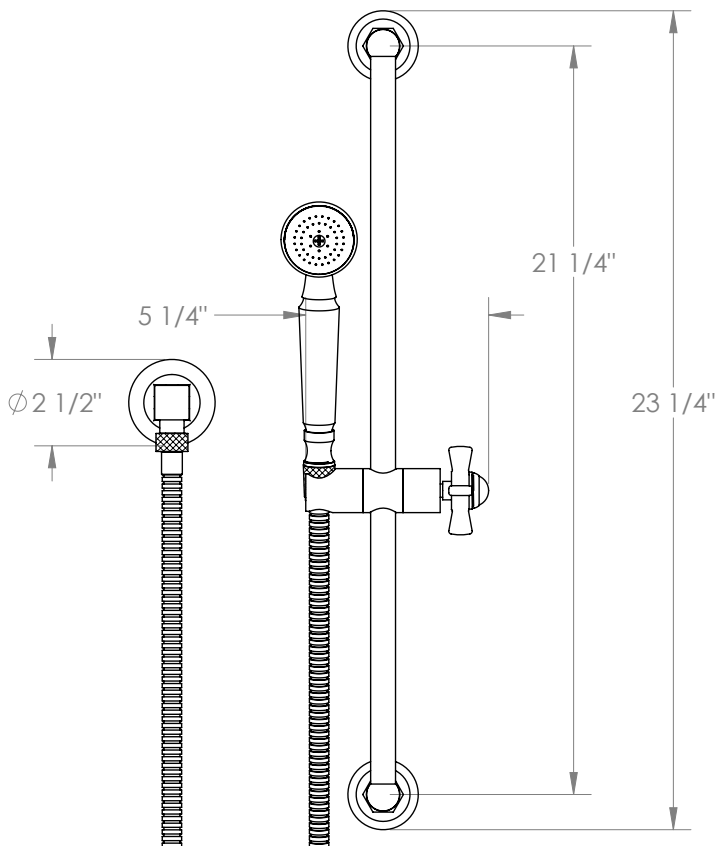

WATERMARK

BROOKLYN, NEW YORK

Paris

206-HSPB1-S1

Positioning Bar Shower Kit with Hand Shower

- Handshower Flow Rate: 1.75 GPM
- Slide bar features an adjustable shower holder that can be set along length of bar and can be set at angle up to 45°
- Hose Length: 69"
- Includes two backflow preventers- one in the hand shower and one in the wall elbow

Includes The Following Components:

- Shower Positioning Bar: 321-6524
- Hand Shower: SH-S525B
- Wall Elbow: ELB-6001
- Shower Hose: DS-4079

Available in all finishes shown on the [Watermark Designs website](https://www.watermark-designs.com)

Meets the applicable requirements of ASME A112.18.1-2005/CSA B125.1-05, entitled "Plumbing Supply Fittings".

Watermark Designs reserves the right to make revisions without notice to produce specifications. All product dimensions are nominal.