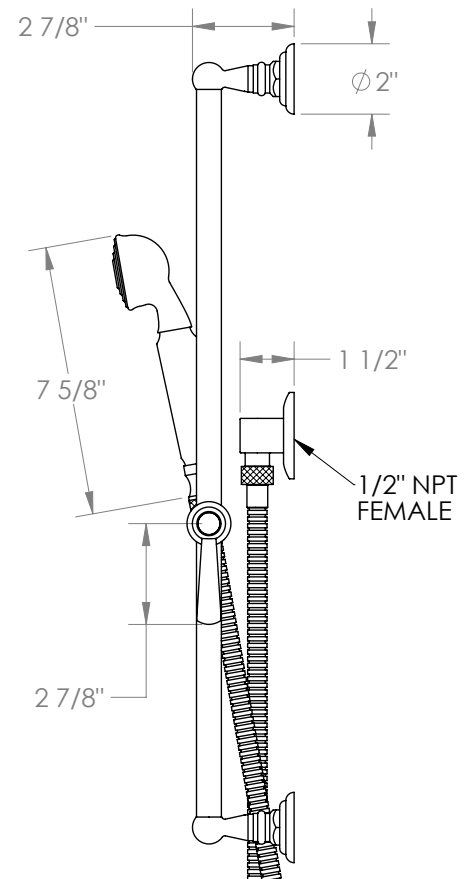

## Paris 206-HSPB1-S1A Positioning Bar Shower Kit with Hand Shower

- Handshower Flow Rate: 1.75 GPM
- Slide bar features an adjustable shower holder that can be set along length of bar and can be set at angle up to 45°
- Hose Length: 69"
- Includes two backflow preventers- one in the hand shower and one in the wall elbow

### Includes The Following Components:

- Shower Positioning Bar: 321-6524
- Hand Shower: SH-S525B
- Wall Elbow: ELB-6001
- Shower Hose: DS-4079

Available in all finishes shown on the [Watermark Designs website](https://www.watermark-designs.com)

Meets the applicable requirements of ASME A112.18.1-2005/CSA B125.1-05, entitled "Plumbing Supply Fittings".

Watermark Designs reserves the right to make revisions without notice to produce specifications. All product dimensions are nominal.