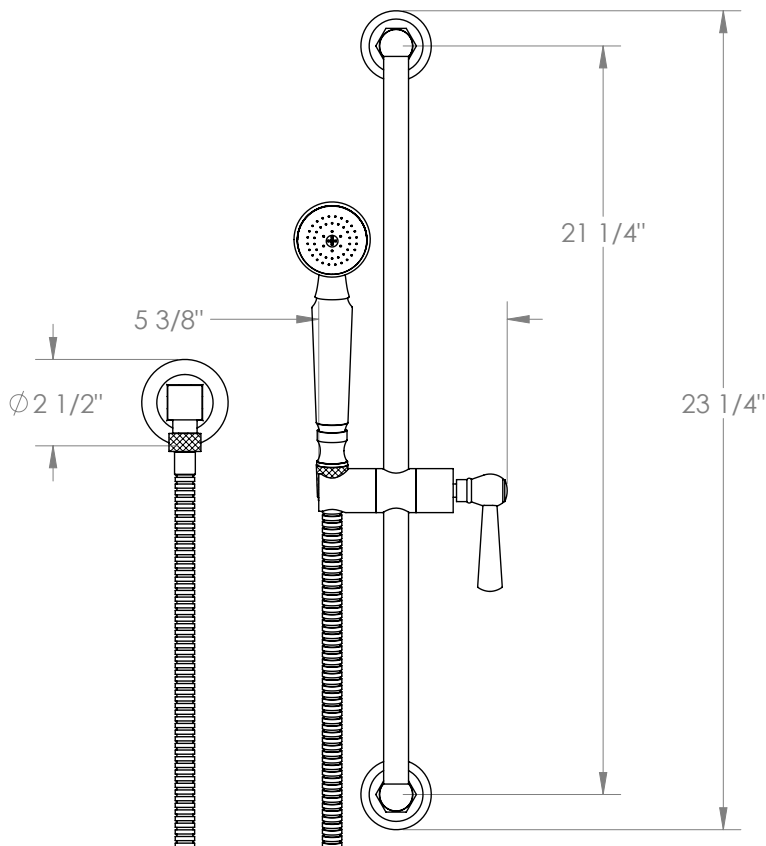

## Paris 206-HSPB1-S1A Positioning Bar Shower Kit with Hand Shower

- Handshower Flow Rate: 1.75 GPM
- Slide bar features an adjustable shower holder that can be set along length of bar and can be set at angle up to 45°
- Hose Length: 69"
- Includes two backflow preventers- one in the hand shower and one in the wall elbow

### Includes The Following Components:

- Shower Positioning Bar: 321-6524
- Hand Shower: SH-S525B
- Wall Elbow: ELB-6001
- Shower Hose: DS-4079

Available in all finishes shown on the [Watermark Designs website](https://www.watermark-designs.com)

Meets the applicable requirements of ASME A112.18.1-2005/CSA B125.1-05, entitled "Plumbing Supply Fittings".

Watermark Designs reserves the right to make revisions without notice to produce specifications. All product dimensions are nominal.