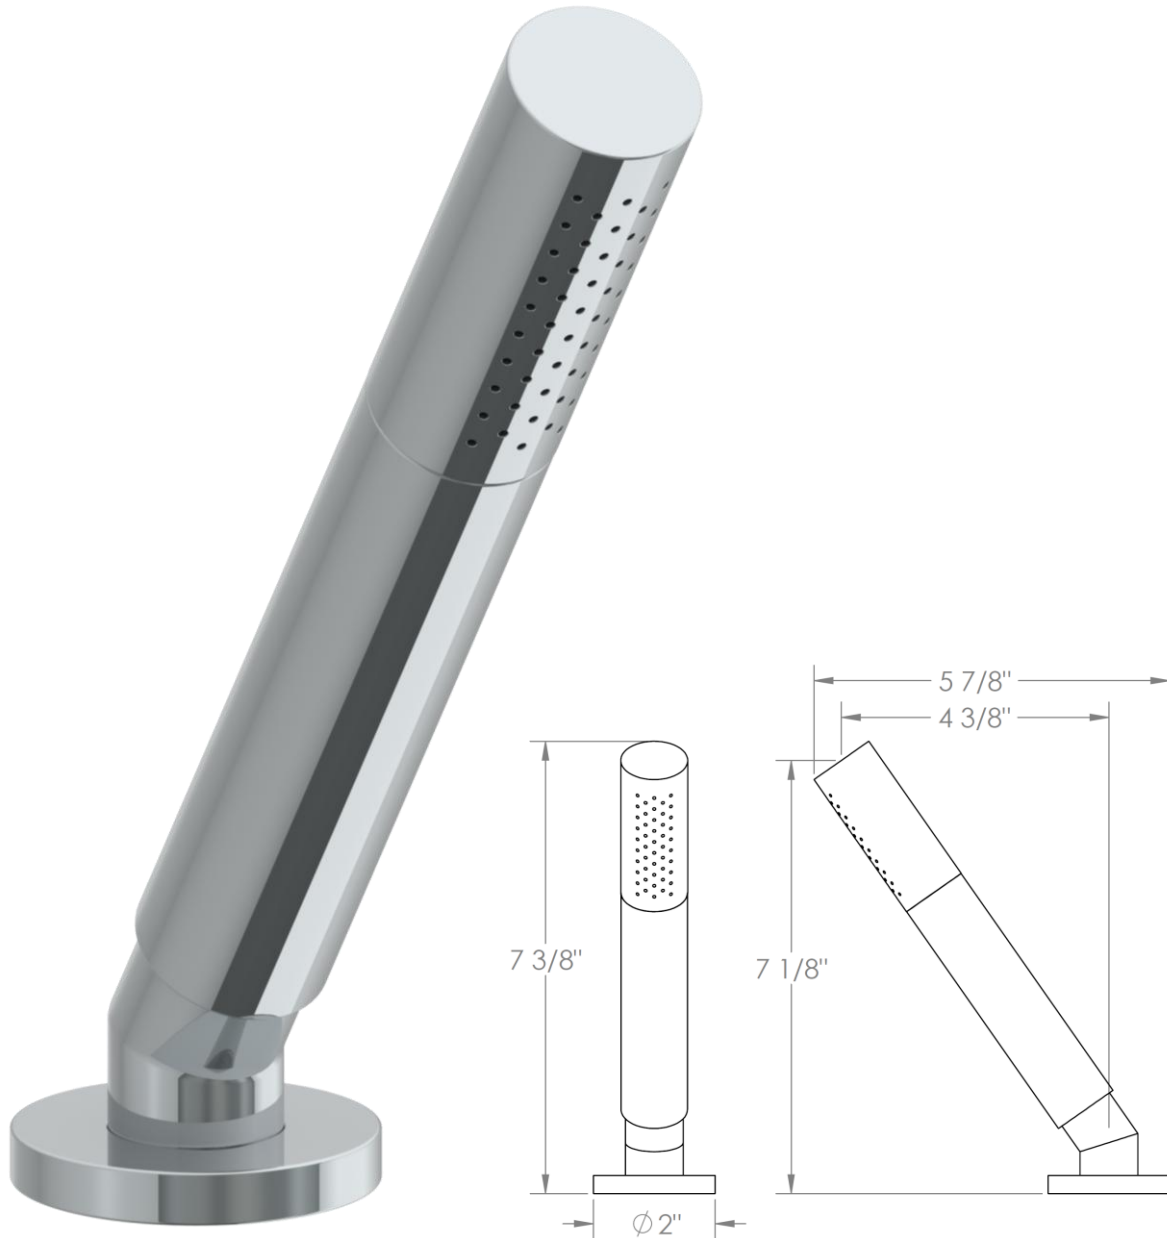

**22-DHS**

Deck Mounted Pull Out Slim Hand Shower Set

Includes DM-3079 hose

Flow Rate: 1.75 GPM

Meets the applicable requirements of ASME A112.18.1-2005/CSA B125.1-05, entitled "Plumbing Supply Fittings"

**WATERMARK DESIGNS 1/11/2019**