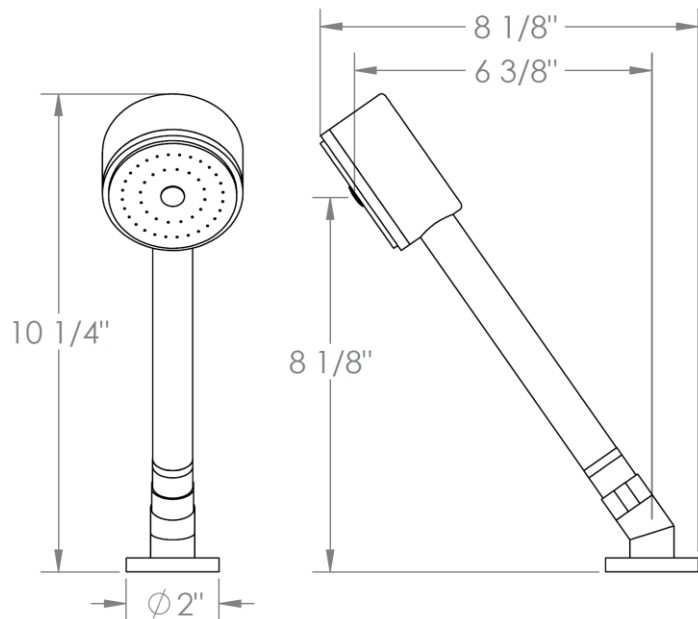

22-DHSV

Deck Mounted Pull Out Volume Hand Shower Set

Includes DM-3079 hose

Flow Rate: 1.75 GPM

Meets the applicable requirements of ASME A112.18.1-2005/CSA B125.1-05, entitled "Plumbing Supply Fittings"

WATERMARK DESIGNS 1/11/2019