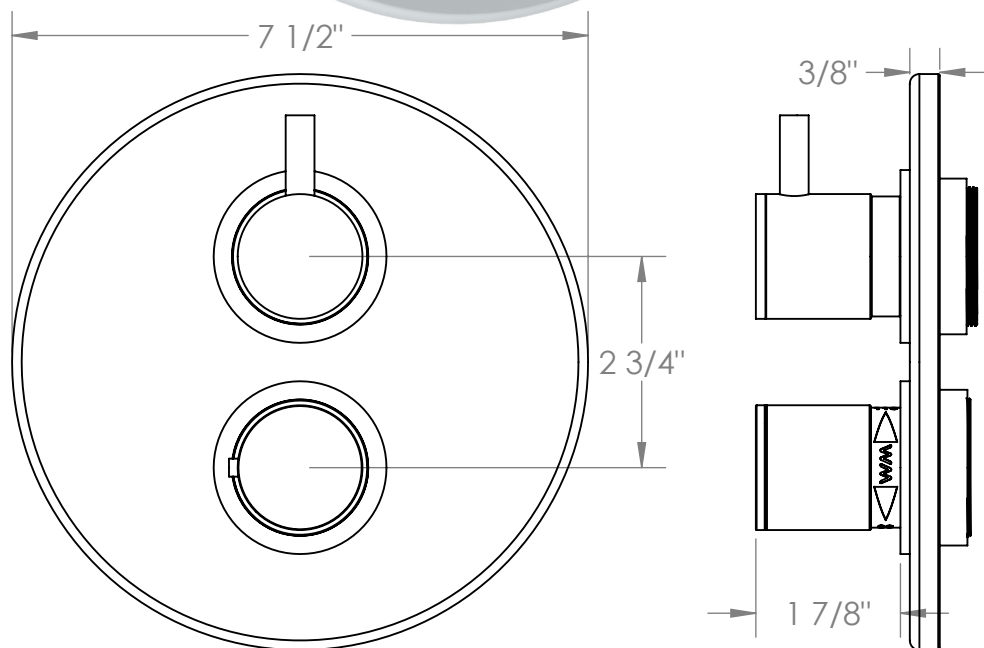

22-T20-TIC

Wall Mounted Thermostatic Shower Trim with Built-In Control

For use with SS-TH2000, SS-TH4000, SS-THVD2, or
SS-THVD3 thermostatic roughs with built-in control

Meets the applicable requirements of ASME A112.18.1-2005/CSA B125.1-05, entitled "Plumbing Supply Fittings"