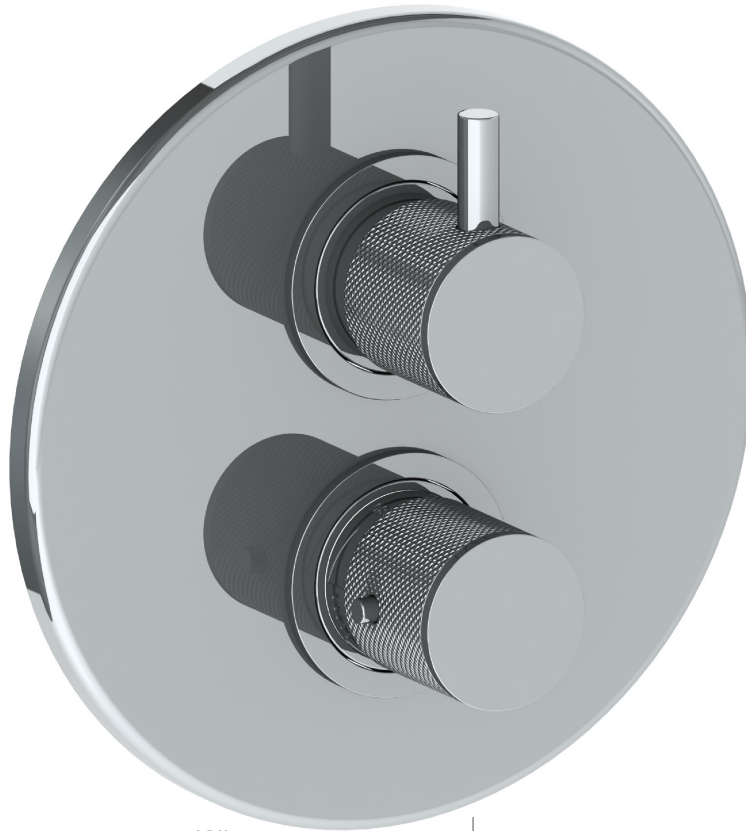

22-T20-TIC

Wall Mounted Thermostatic Shower Trim with Built-In Control

For use with SS-TH2000, SS-TH4000, SS-THVD2, or
SS-THVD3 thermostatic roughs with built-in control

Meets the applicable requirements of ASME A112.18.1-2005/CSA B125.1-05, entitled "Plumbing Supply Fittings"